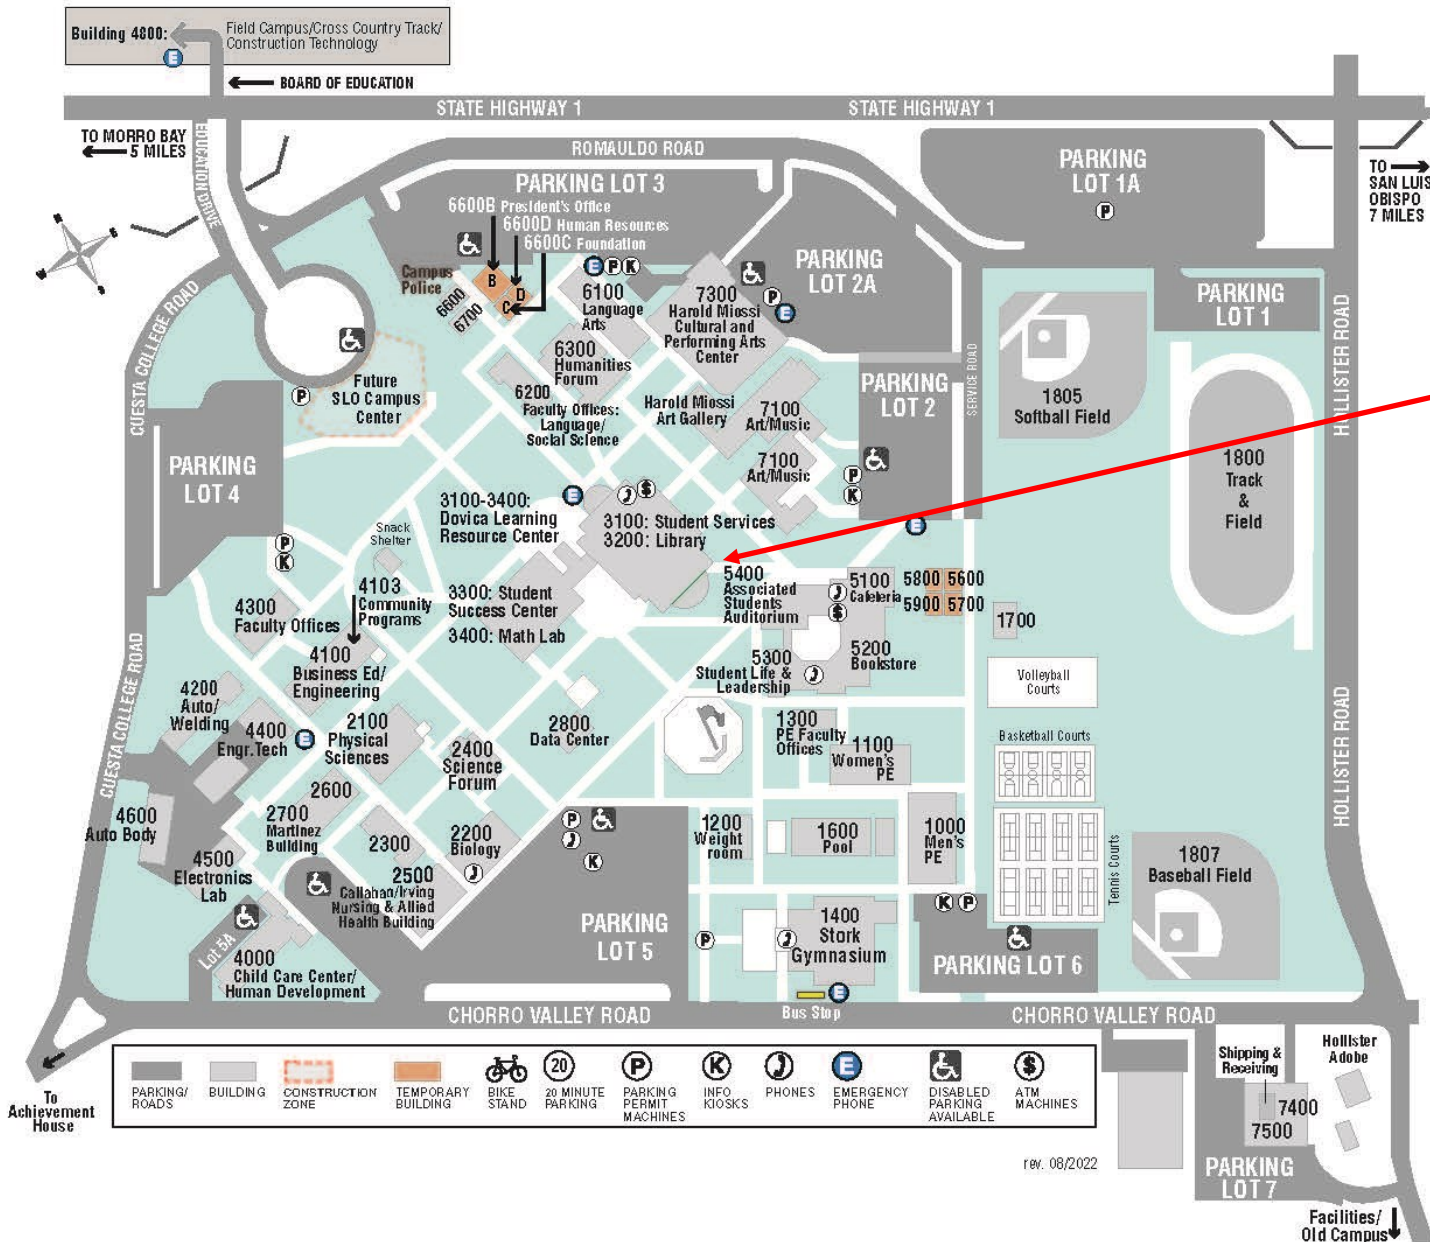

CUESTA COLLEGE SAN LUIS OBISPO CAMPUS

Highway 1, San Luis Obispo, CA 93403

(805) 546-3100 | www.cuesta.edu

Office of Instruction
(Formerly Academic Affairs)

- VP Instruction
- Deans of Instruction
- VP Student Services

Building 3100
Office 3160
(next door to Campus Health Center)