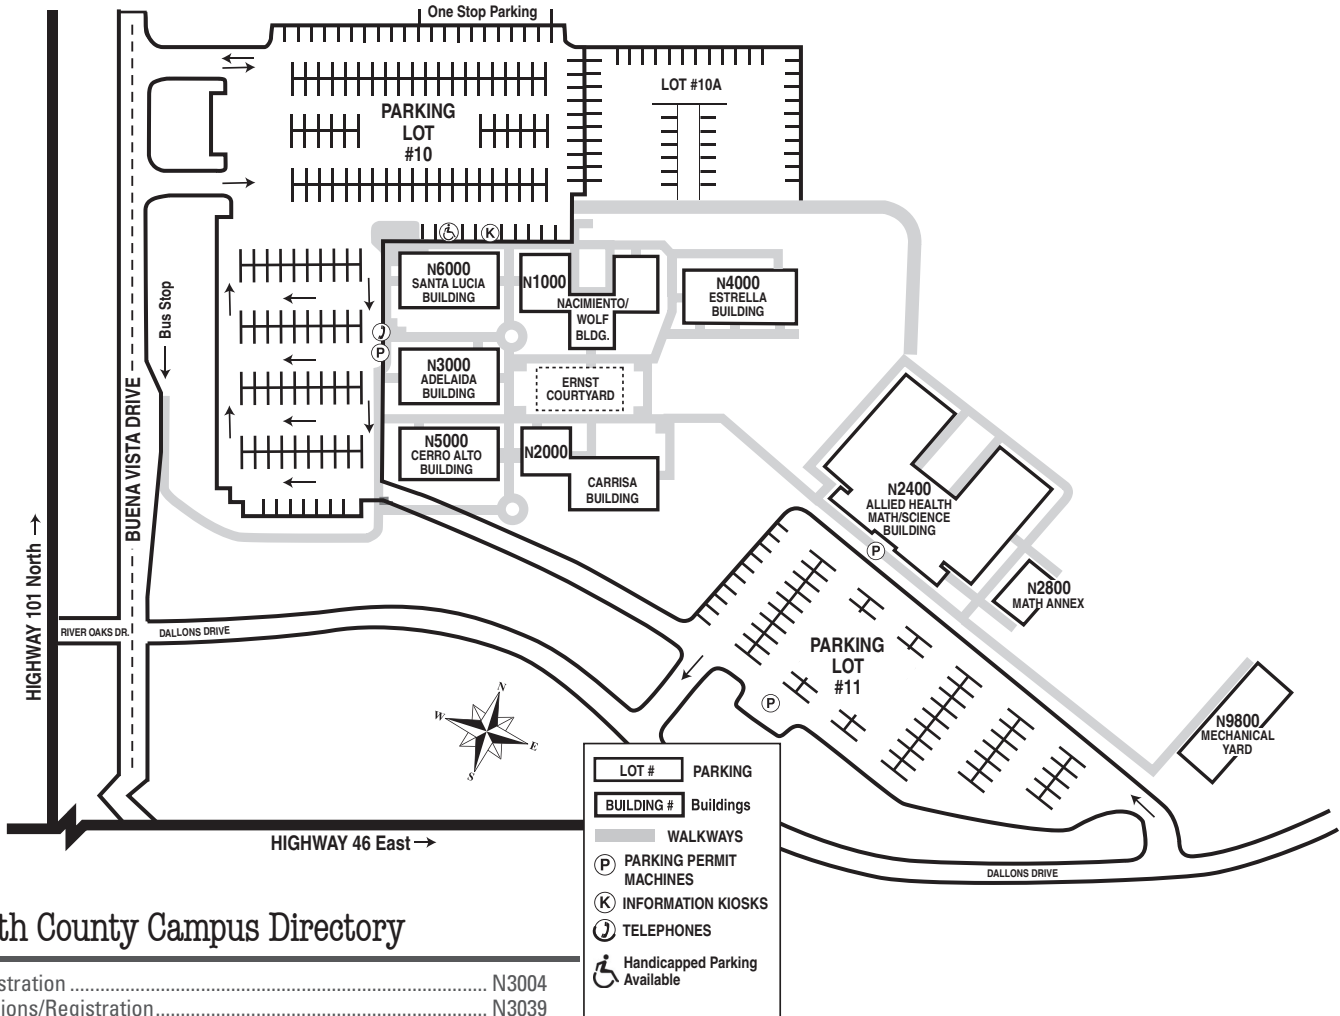

Cuesta College North County Campus, 2800 Buena Vista Drive, Paso Robles, CA 93446

North County Campus Directory

Administration	N3004
Admissions/Registration.....	N3039
Allied Health/Math Science Bldg.....	N2400
Assessment Center	N3009
Bookstore	N1002
Cafeteria	N2002
Cashier.....	N3041
Children's Center.....	N4000
Computer Lab (Open Academic)	N5004
Counseling	N3011
Disabled Student Programs and Services (DSPS).....	N3024
Extended Opportunity Programs and Services (EOPS)	N3017
Faculty Support	N2432
Financial Aid	N3015
Fine/Performing Arts Room.....	N5001
Health Services.....	N3025
Library (Coats Library).....	N6003
Lost and Found	N1035
Math Annex	N2800
Math Lab/Tutoring.....	N2801
One-Stop Career Center	N4000
Public Safety.....	N1035
Student Services.....	N3039
Study Center	N5006
Tutoring.....	N4002
Transfer Center.....	N3026

Parking Permits: Parking permits are required on the North County Campus and also are valid on the San Luis Obispo Campus. See page 31 for more detailed information.

Textbooks: Textbooks can be purchased at the North County Campus Bookstore or at the San Luis Obispo Campus Bookstore.

North County Off-Campus Instructional Sites

A limited number of Cuesta College North County courses are offered at sites other than the new North County Campus. Look for "NCO" (North County Off-Campus) under "Room" in the complete course listing. The location will be specified in the narrative below the section number.

Courses will be taught at these off-campus instructional sites:

- Centennial Park, 600 Nickerson Drive, Paso Robles
- Paso Robles High School, 801 Niblick Road, Paso Robles

NOTE: Parking Permits are not required at the off-campus sites.