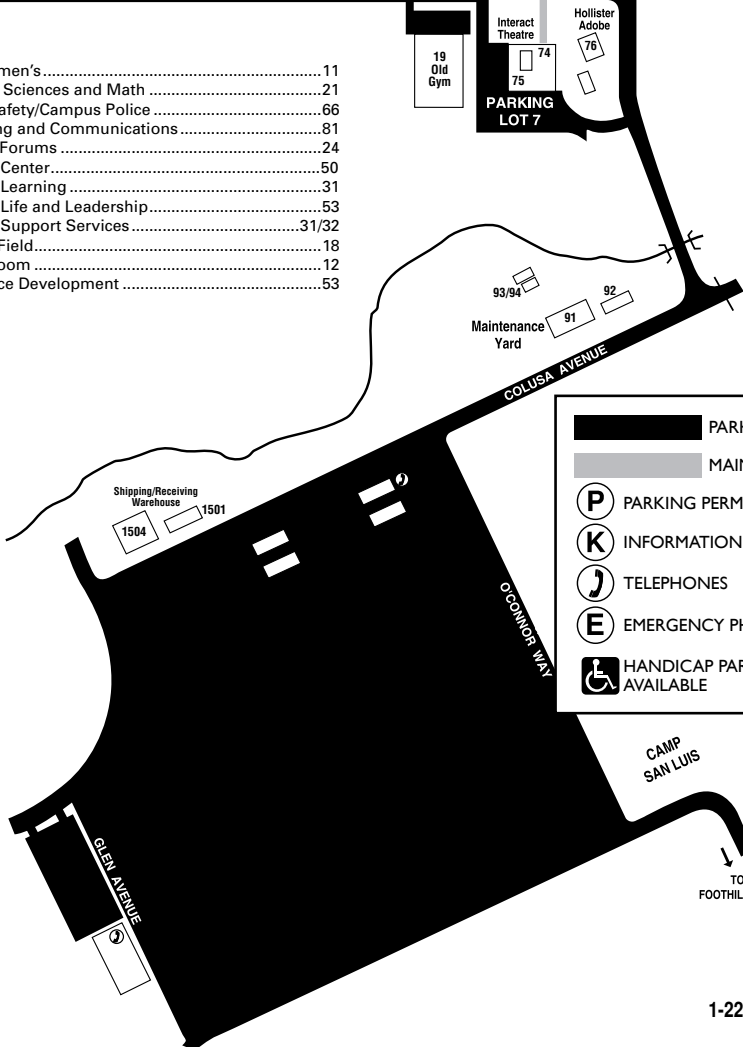

San Luis Obispo Campus (805) 546-3100

Administration Building.....	80
Admissions & Records.....	31/32
Allied Health / Nursing / Human Development.....	25
Art Gallery.....	71
Assessment / Matriculation.....	33/34
Advancement/Foundation.....	81
Auto Body.....	46
Auto Technology and Welding.....	42
Biological Sciences.....	22
Bookstore.....	52
Business Education.....	43
Cafeteria.....	51
Career Connections.....	53
Children Care Center.....	40
Community Programs.....	47
Computer Services.....	31
Conference Center (Student Center).....	54
Construction Technology.....	4800
Counseling.....	33/34
Cross Country Track / Field Campus.....	4800
Deans' Offices.....	31
Disabled Student Programs and Services (DSPS)....	33
Electronics - Power Controls Lab.....	45
Engineering Technology / Electronics Lab.....	44
Faculty Offices.....	29, 68, 69
Faculty Offices - Business / Engineering & Tech.....	43
Faculty Offices - Fine Arts / Music.....	71
Faculty Offices - Human Development.....	40
Faculty Offices - Language Arts / Social Sciences....	62
Faculty Offices - Physical Education.....	13
Faculty Offices - Science / Math / Nursing.....	23
Fine Arts and Music.....	71
General Services.....	31
Gymnasium, New.....	14
Gymnasium, Old.....	19
Health Center.....	31
High Tech Center.....	33/34
Humanities Forum / Classrooms.....	63
Institute for Professional Development.....	72
Interact Theater / Classrooms.....	74, 75
Language Arts.....	61
Library / Learning Resources (Second Floor).....	33/34
Learning Support Services.....	33/34
Lost & Found.....	66
Multi-use Classroom.....	17
Music.....	71
Nursing.....	25
P.E., Men's.....	10

	PARKING / ROADS
	MAIN WALKWAYS
	PARKING PERMIT MACHINES
	INFORMATION KIOSKS
	TELEPHONES
	EMERGENCY PHONE
	HANDICAP PARKING AVAILABLE