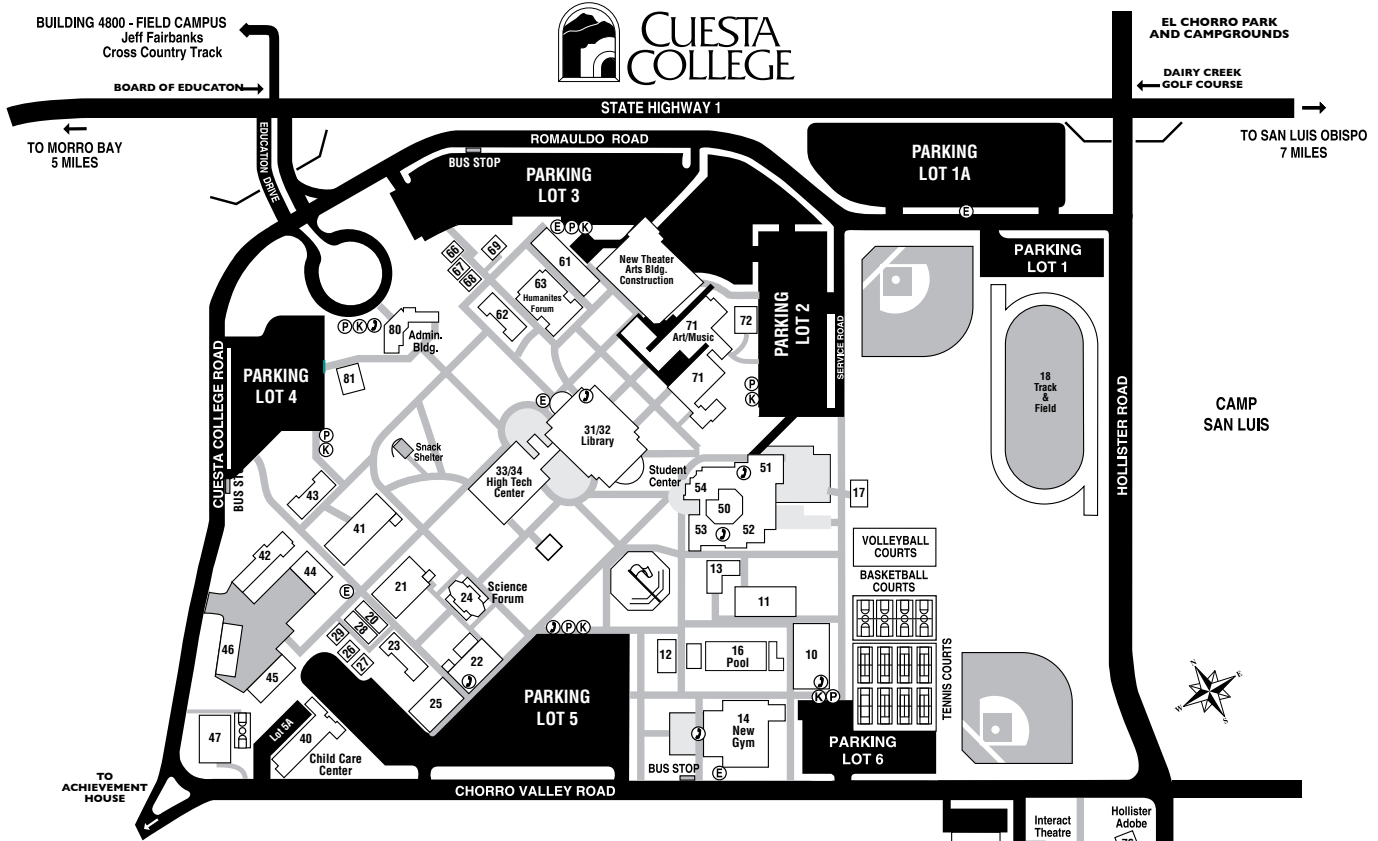

San Luis Obispo Campus (805) 546-3100

Administration Building.....	80
Admissions & Records.....	31/32
Allied Health / Nursing / Human Development.....	25
Art Gallery.....	71
Assessment / Matriculation.....	33/34
Advancement/Foundation.....	81
Auto Body.....	46
Auto Technology and Welding.....	42
Biological Sciences.....	22
Bookstore.....	52
Business Education.....	43
Cafeteria.....	51
Career Connections.....	53
Children Care Center.....	40
Community Programs.....	47
Computer Services.....	31
Conference Center (Student Center).....	54
Construction Technology.....	4800
Counseling.....	33/34
Cross Country Track / Field Campus.....	4800
Deans' Offices.....	31
Disabled Student Programs and Services (DSPS)....	33
Electronics - Power Controls Lab.....	45
Engineering Technology / Electronics Lab.....	44
Faculty Offices.....	29, 68, 69
Faculty Offices - Business / Engineering & Tech.....	43
Faculty Offices - Fine Arts / Music.....	71
Faculty Offices - Human Development.....	40
Faculty Offices - Language Arts / Social Sciences....	62
Faculty Offices - Physical Education.....	13
Faculty Offices - Science / Math / Nursing.....	23
Fine Arts and Music.....	71
General Services.....	31
Gymnasium, New.....	14
Gymnasium, Old.....	19
Health Center.....	31
High Tech Center.....	33/34
Humanities Forum / Classrooms.....	63
Institute for Professional Development.....	72
Interact Theater / Classrooms.....	74, 75
Language Arts.....	61
Library / Learning Resources (Second Floor).....	33/34
Learning Support Services.....	33/34
Lost & Found.....	66
Multi-use Classroom.....	17
Music.....	71
Nursing.....	25
P.E., Men's.....	10

P.E., Women's.....	11
Physical Sciences and Math.....	21
Public Safety/Campus Police.....	66
Marketing and Communications.....	81
Science Forums.....	24
Student Center.....	50
Student Learning.....	31
Student Life and Leadership.....	53
Student Support Services.....	31/32
Track & Field.....	18
Weightroom.....	12
Workforce Development.....	53