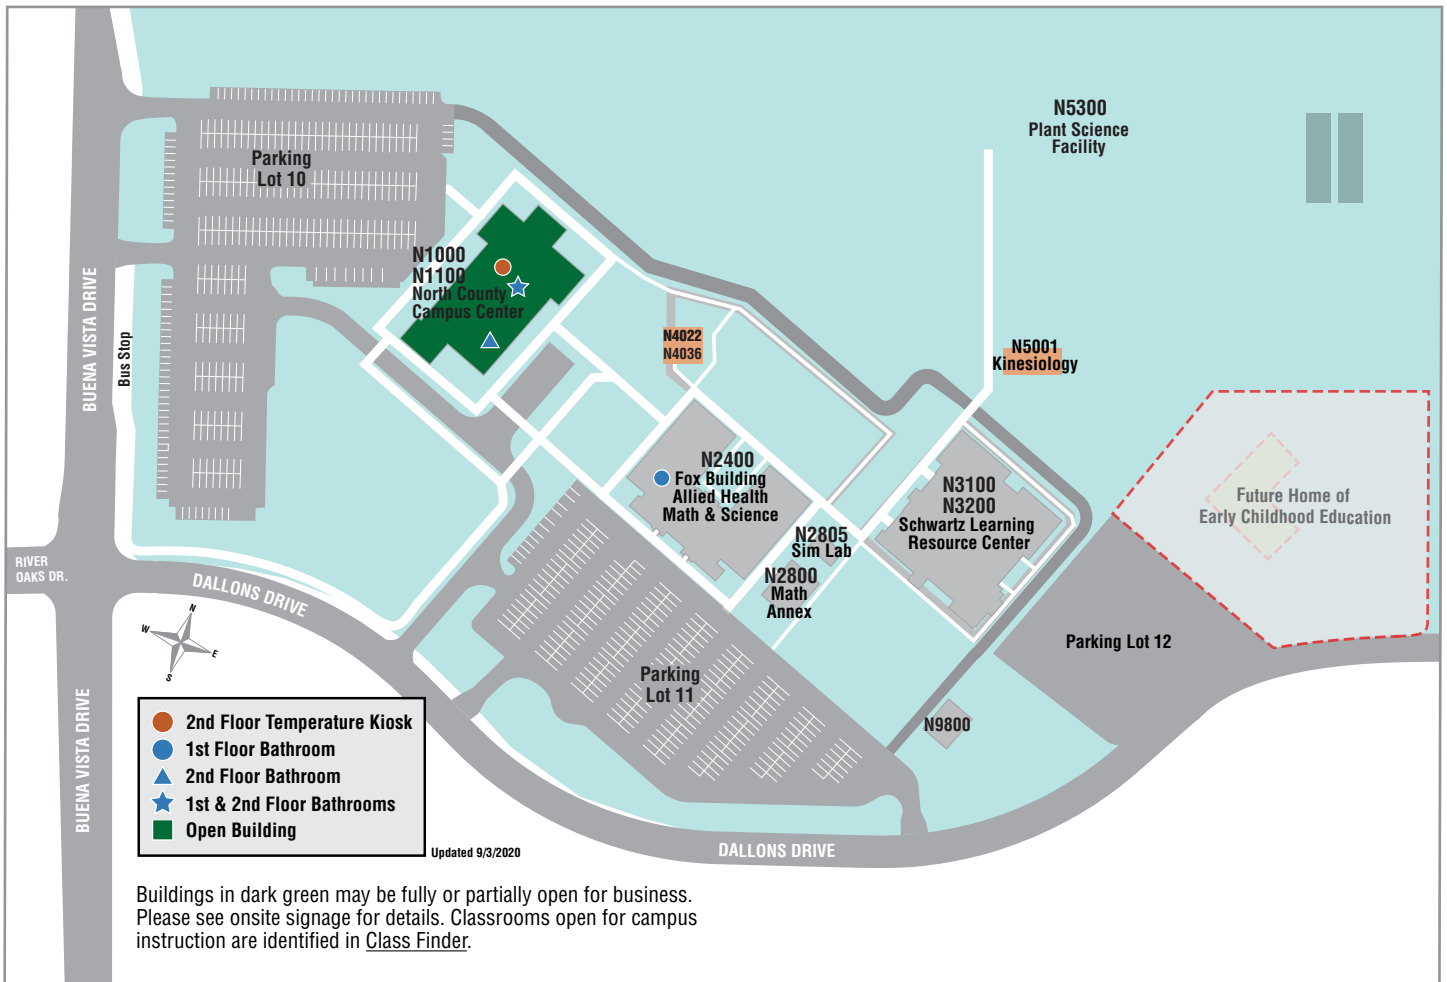

Cuesta College North County Campus

2800 Buena Vista Drive, Paso Robles, CA 93446
(805) 591-6200 | www.cuesta.edu

Buildings in dark green may be fully or partially open for business. Please see onsite signage for details. Classrooms open for campus instruction are identified in [Class Finder](#).

Admissions & Records/Student Services	N1100
Bookstore.....	N1017
CaFE: CalWORKs/EOPS/Foster Youth.....	N1100
Cafeteria.....	N1022
Campus Center, Check-in, Information.....	N1100
Campus Police/Parking	N1035
Cashier.....	N1020
Children's Center (Early Childhood Education).....	N4022/N4036
Computer Lab & Assessment Lab.....	N1002
Continuing Education (ESL Credit & Non-Credit/GED/Emeritus) ..	N1108
Continuing Education Computer Lab.....	N1002
Counseling	N1001
Dale & Mary Schwartz Learning Resource Center.....	N3100/N3200
Dean's Office	N1129
Disabled Student Programs & Services (DSPS)	N3121
Faculty Support Office	N2432
Financial Aid.....	N1100
Health Center & Mental Health Counseling	N1013
Kinesiology	N5001
Library	N3113
LVN Simulation Lab.....	N2805
Math Annex.....	N2800
Mechanical Yard.....	N9800
Patricia D. Fox Building, Allied Health, Math, & Science	N2400
Plant Science Facility	N5300

North County Off Campus Instructional Sites

A limited number of Cuesta College North County courses are offered at sites other than the North County Campus.

In the Class Finder, look for:

- Atascadero High School (AHS)**, 1 High School Hill, Atascadero
- Atascadero State Hospital (ASH)**, 10333 El Camino Real, Atascadero
- North County Off-Campus (NCO)**
- Paso Robles High School (PRH)**, 801 Niblick Rd., Paso Robles
- Templeton High School (TMH)**, 1200 Main St., Templeton