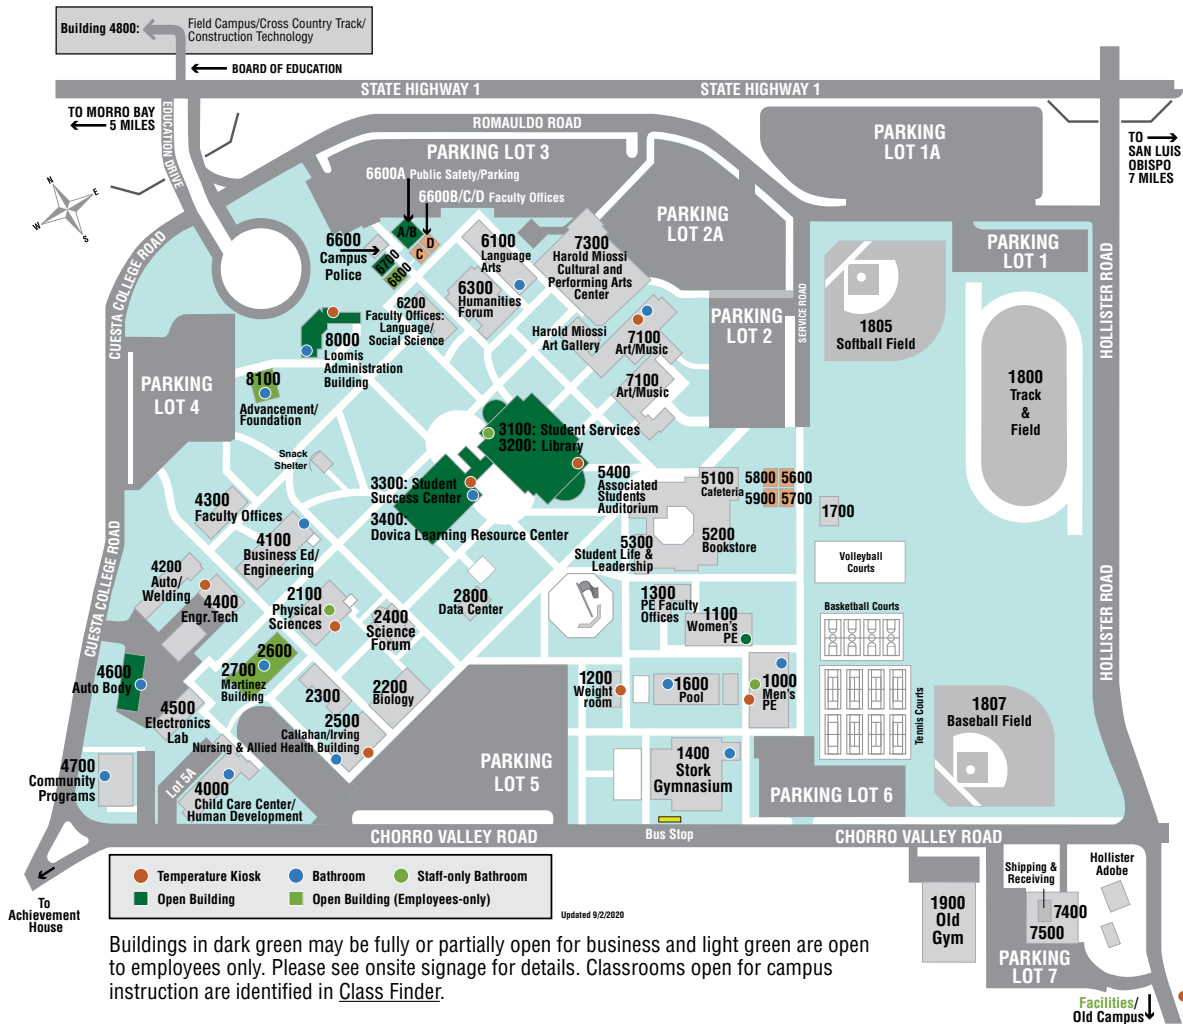

# CUESTA COLLEGE SAN LUIS OBISPO CAMPUS

Highway 1, San Luis Obispo, CA 93403

(805) 546-3100 | www.cuesta.edu

Admissions & Records	3100	CTE Grants & Dual Enrollment		Harold R. Callahan & Ada Callahan Irving	
Advancement/Foundation	8100	—Business Education	2700	Allied Health/Nursing Building	2500
Assessment/Matriculation	3400	Data Center	2800	Human Development	4000
Associated Students Auditorium	5400	Disabled Student Programs and Services (DSPS)	3300	Humanities Forum	6300
Auto Body	4600	Dovica Learning Resource Center	3400	Information Technology	3100
Auto Technology & Welding	4200	Dr. Frank R. Martinez Instructional Building	2600, 2700	J. Vard & Gladys Loomis Administration Building	8000
Biological Sciences	2200	Dr. Gilbert H. Stork Gymnasium	1400	Language Arts	6100
Bookstore	5200	Electronics Power Control Lab	4500	Library	3200
Business & Entrepreneurship Center	6800	Engineering Technology/Electronics Lab	4400	Marketing & Communications	8100
Business Education/Engineering	4100	English as a Second Language Outreach	3100	P.E., Men's	1000
CaFE: CalWORKS/EOPS/Foster Youth	3100	Faculty Offices: Biological & Physical Sciences		P.E., Women's	1000
Cafeteria	5100	6600B, C, D (1st half of Spring 2020)		Physical Sciences	2100
Campus Police/Parking	6600A	2300 (2nd half of Spring 2020)		Pool	1600
Career Connections	5300	Faculty Offices: Business/Engineering	4300	Reprographics	6700
Cashier	3100	Faculty Offices: English	3400	Science Forum	2400
Children's Center (Early Childhood Education)	4000	Faculty Offices: Human Development	4000	Staff Offices	5900
Classrooms	2600	Faculty Offices: Language Arts/Social Sciences	6200	Student Health Center	3100
Classrooms	5600	Faculty Offices: Math	2700	Student Life & Leadership	5300
Classrooms	5800	Faculty Offices: Nursing/Allied Health	2700	Student Success Center/Math Tutoring	3400
Community Programs/Youth Programs	4700	Faculty Offices: Physical Education	1300	Student Success Center/Tutoring	3300
Continuing Education	4800	Financial Aid	3100	Student Support Services	3100
(ESL Credit & Non-Credit/GED/Emeritus)	3100	Fine Arts	7100	Track & Field	1800
Cooperative Work Experience	5300	Gym, old	1900	Transfer/Career Counseling Center	3100
Counseling	3100	Harold J. Miossi Art Gallery	7100	University Partners	5700
		Harold J. Miossi Cultural & Performing Arts Center	7300	Weight Room	1200