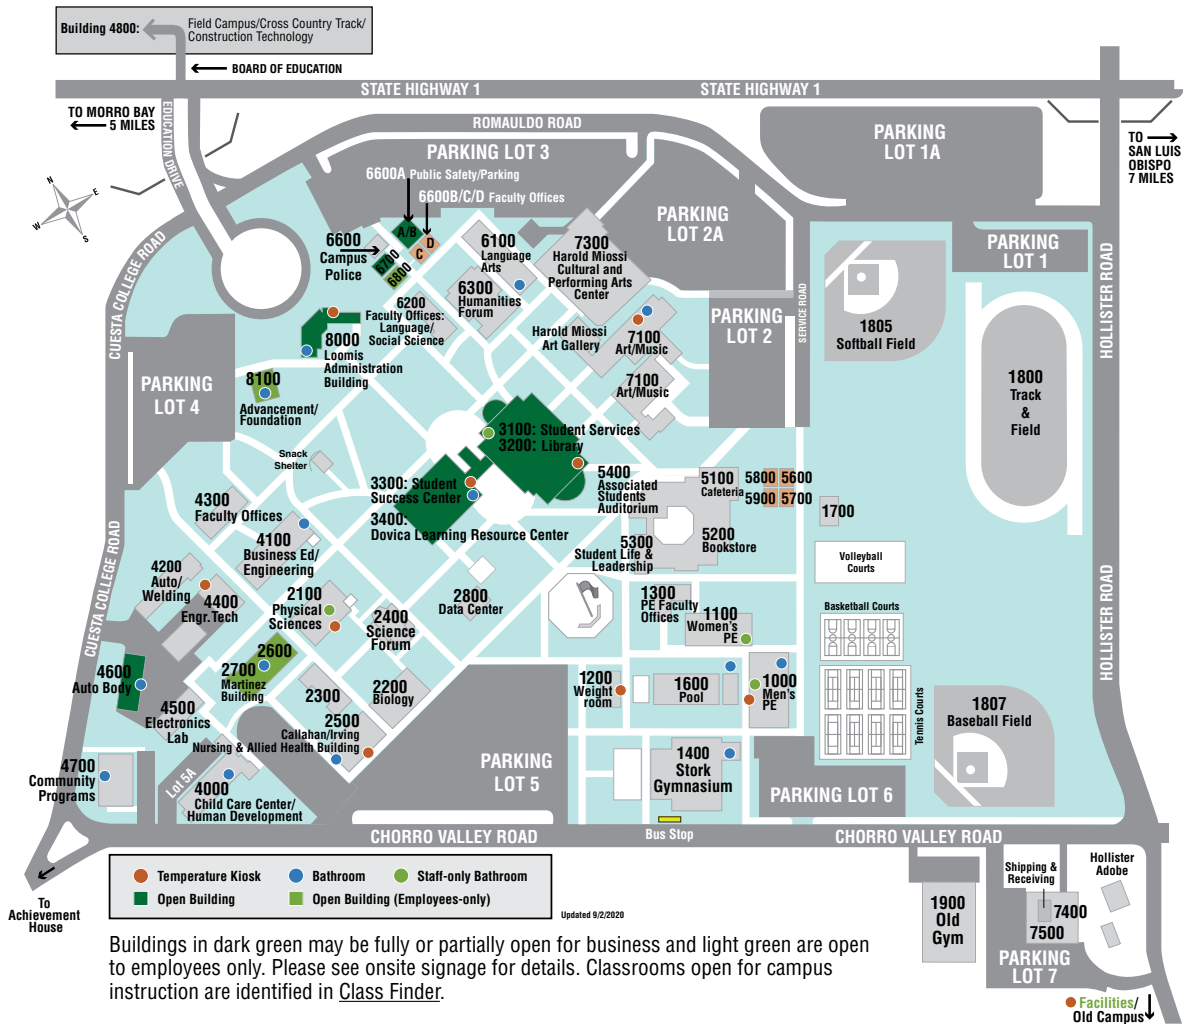

CUESTA COLLEGE SAN LUIS OBISPO CAMPUS

Highway 1, San Luis Obispo, CA 93403

(805) 546-3100 | www.cuesta.edu

Admissions & Records	3100	CTE Grants & Dual Enrollment		Harold R. Callahan & Ada Callahan Irving	
Advancement/Foundation	8100	—Business Education	2700	Allied Health/Nursing Building	2500
Assessment/Matriculation	3400	Data Center	2800	Human Development	4000
Associated Students Auditorium	5400	Disabled Student Programs and Services (DSPS)	3300	Humanities Forum	6300
Auto Body	4600	Dovica Learning Resource Center	3400	Information Technology	3100
Auto Technology & Welding	4200	Dr. Frank R. Martinez Instructional Building	2600, 2700	J. Vard & Gladys Loomis Administration Building	8000
Biological Sciences	2200	Dr. Gilbert H. Stork Gymnasium	1400	Language Arts	6100
Bookstore	5200	Electronics Power Control Lab	4500	Library	3200
Business & Entrepreneurship Center	6800	Engineering Technology/Electronics Lab	4400	Marketing & Communications	8100
Business Education/Engineering	4100	English as a Second Language Outreach	3100	P.E., Men's	1000
CaFE: CalWORKS/EOPS/Foster Youth	3100	Faculty Offices: Biological & Physical Sciences		P.E., Women's	1000
Cafeteria	5100	6600B, C, D (1st half of Spring 2020)		Physical Sciences	2100
Campus Police/Parking	6600A	2300 (2nd half of Spring 2020)		Pool	1600
Career Connections	5300	Faculty Offices: Business/Engineering	4300	Reprographics	6700
Cashier	3100	Faculty Offices: English	3400	Science Forum	2400
Children's Center (Early Childhood Education)	4000	Faculty Offices: Human Development	4000	Staff Offices	5900
Classrooms	2600	Faculty Offices: Language Arts/Social Sciences	6200	Student Health Center	3100
Classrooms	5600	Faculty Offices: Math	2700	Student Life & Leadership	5300
Classrooms	5800	Faculty Offices: Nursing/Allied Health	2700	Student Success Center/Math Tutoring	3400
Community Programs/Youth Programs	4700	Faculty Offices: Physical Education	1300	Student Success Center/Tutoring	3300
Continuing Education	4800	Financial Aid	3100	Student Support Services	3100
(ESL Credit & Non-Credit/GED/Emeritus)	3100	Fine Arts	7100	Track & Field	1800
Cooperative Work Experience	5300	Gym, old	1900	Transfer/Career Counseling Center	3100
Counseling	3100	Harold J. Miossi Art Gallery	7100	University Partners	5700
		Harold J. Miossi Cultural & Performing Arts Center	7300	Weight Room	1200