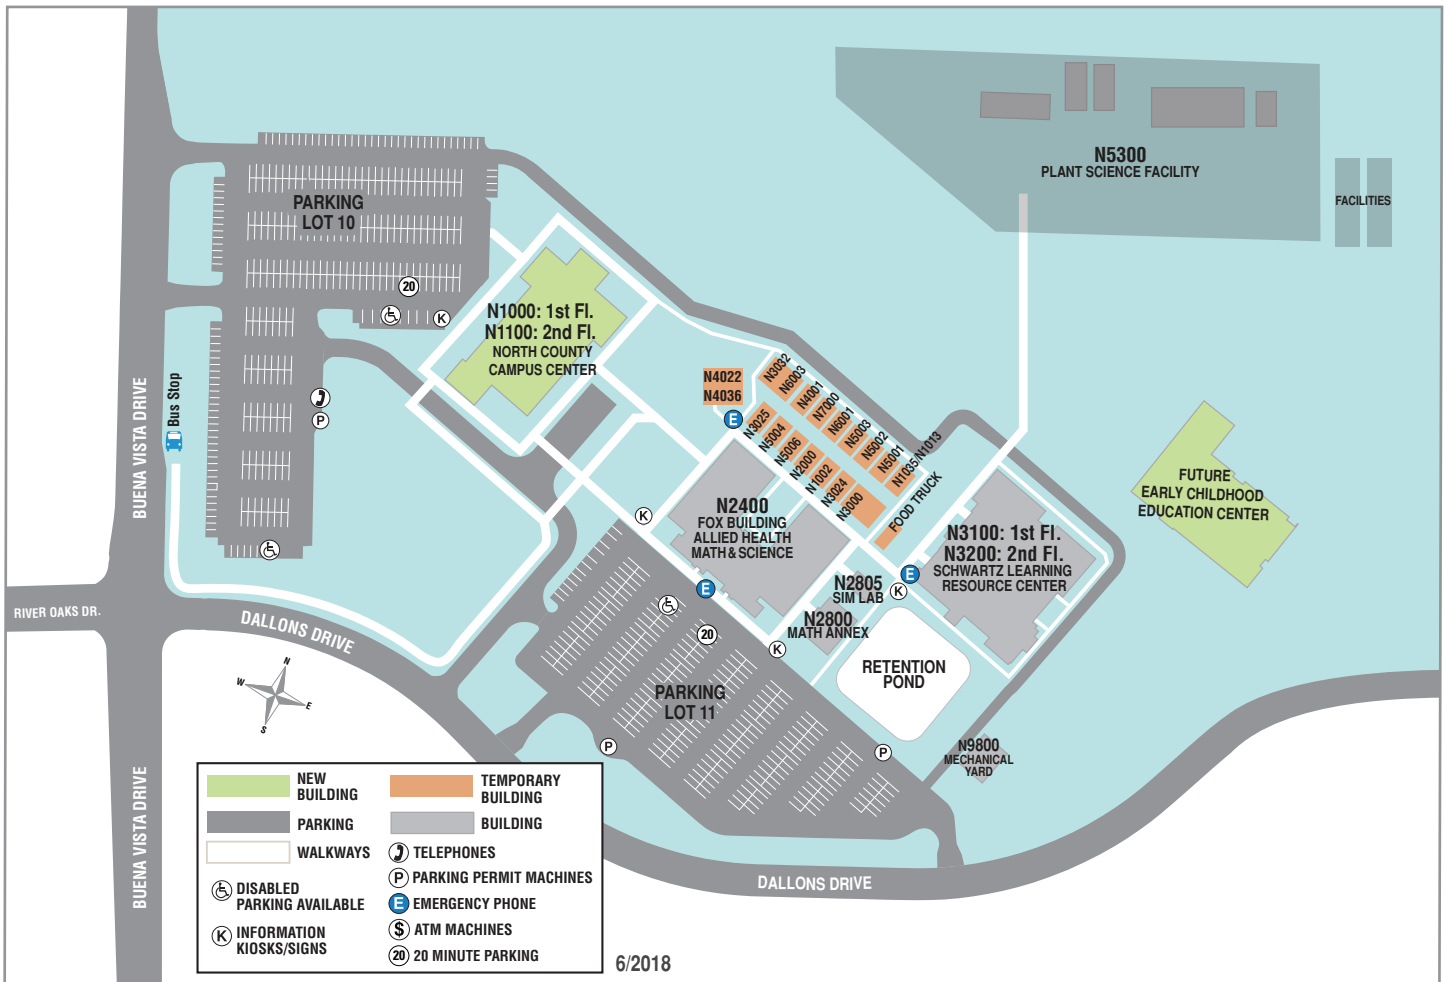

Cuesta College North County Campus

2800 Buena Vista Drive, Paso Robles, CA 93446

(805) 591-6200 www.cuesta.edu

Admissions Records/Student Services.....	N1100
ASCC	N1005
Counseling.....	N1100
Financial Aid	N1100
Cafeteria	N1022
Counseling.....	N1100
Bookstore	N1017
CalWORKs, EOPS & CARE.....	N1100
Cashier.....	N1020
Children's Center (Early Childhood Education)	N4022/N4036
Continuing Education (ESL Credit & Non-Credit), Enrollment Specialist.....	N1109
Continuing Education Classroom	N1108
Computer Lab & Assessment Lab	N1002
Dean	N1129
Disabled Student Programs & Services (DSPS).....	N3121
Extended Opportunity Program & Services (EOPS).....	N1100
Faculty Support Office.....	N2432
Health Center & Mental Health Counseling	N1013
Library	N3113
LVN Simulation Lab.....	N2805
Math Tutoring	N3129
Plant Science Facility.....	N5300
Public Safety.....	N1035
Student Success Center/Academic Tutoring.....	N3130
Writing Center/ESL Language Lab	N3134
Veteran's Resource Center.....	N1008

Parking Permits: Parking permits are required on the North County Campus and also are valid on the San Luis Obispo Campus.

Textbooks: Textbooks can be purchased at the North County Campus Bookstore or at the San Luis Obispo Campus Bookstore.

North County Off Campus Instructional Sites

A limited number of Cuesta College North County courses are offered at sites other than the North County Campus.

In the Class Finder, look for:

- **Atascadero High School (AHS)**, 1 High School Hill, Atascadero
- **Atascadero State Hospital (ASH)**, 10333 El Camino Real, Atascadero
- **North County Off-Campus (NCO)**
- **Paso Robles High School (PRH)**, 801 Niblick Rd., Paso Robles
- **Templeton High School (TMH)**, 1200 Main St., Templeton

NOTE: Parking Permits are not required at the off-campus sites.

For current map information visit
www.cuesta.edu/about/maps/northcountycampusmap.html