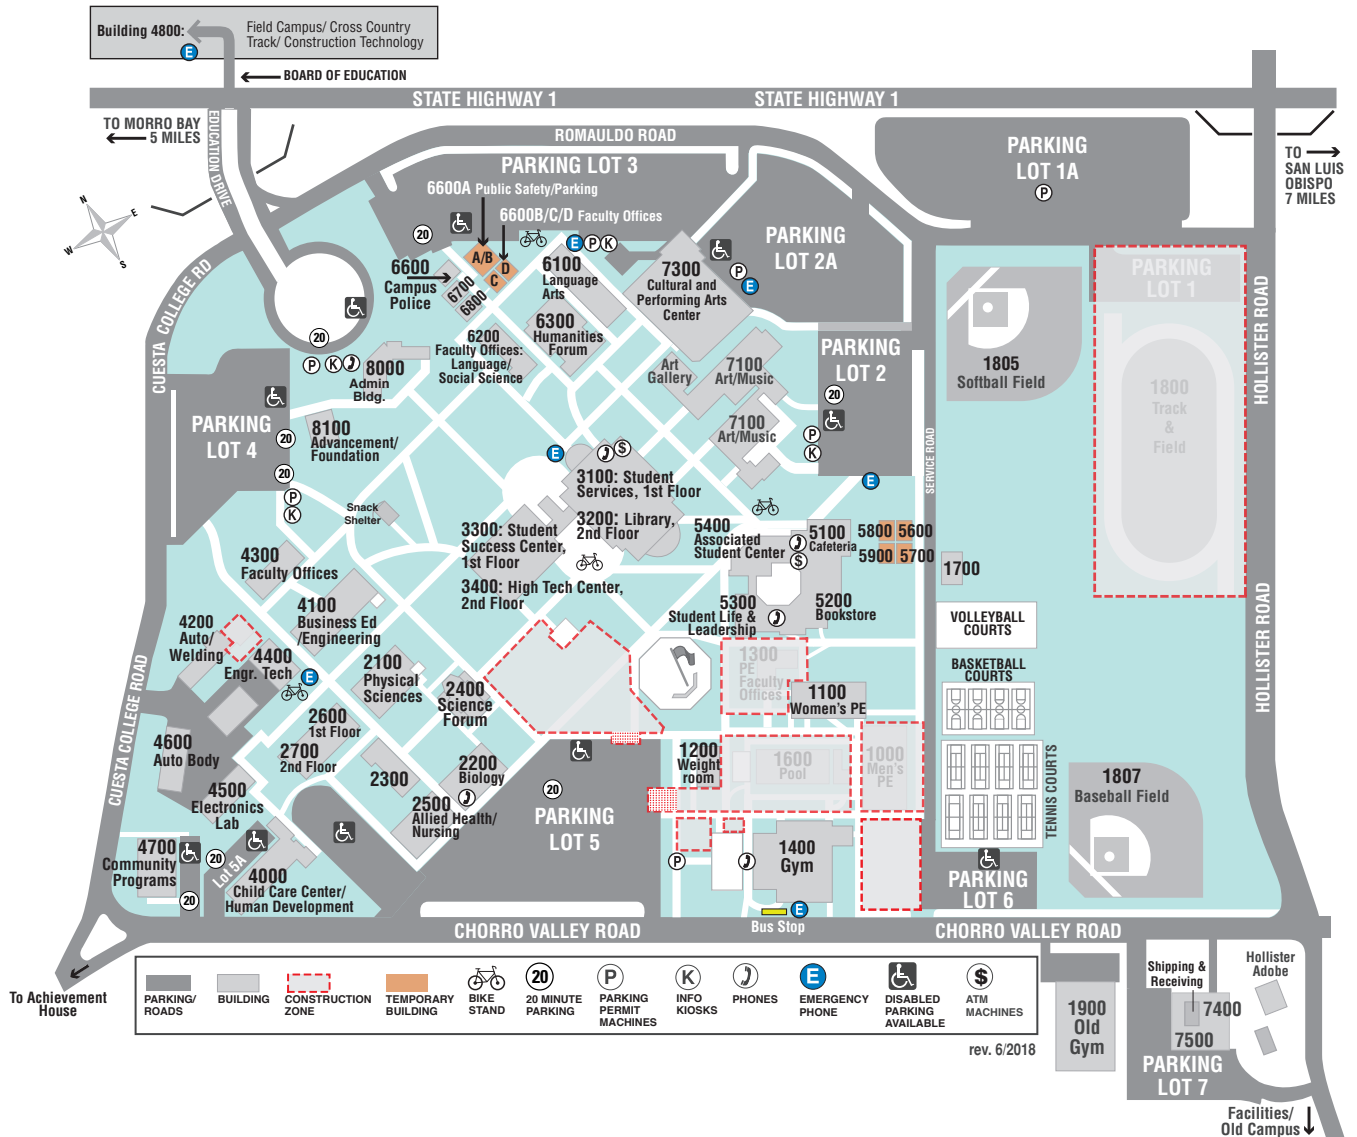

Cuesta College San Luis Obispo Campus

805-546-3100 | www.cuesta.edu

Administration	8000	Cooperative Work Experience	5300	Humanities Forum	6300
Admissions/Records	3100	Disabled Student Programs and Services (DSPS)	3300	Language Arts	6100
Advancement/Foundation	8100	Electronics power control lab	4500	Learning Support Services/	3300/
Allied Health/Nursing	2500	Engineering Technology/		Learning Resources	3400 2nd Fl.
Alumni Association	8100	Electronics Lab	4400	Library	3200 2nd Fl.
Art Gallery	7100	English as a Second Language Office	3100	Marketing & Communications	8100
Assessment/ Matriculation	3400	Extended Opportunity Programs & Services	3100	Parking/Public Safety	6600A
Associated Students Auditorium	5400	Faculty Offices	2700, 5900, 6600B/C/D	Performing Arts Center (CPAC)	7300
Auto Body	4600	Faculty Offices: Biological & Physical Sciences	2300	Performing Arts/Fine Arts	7100
Auto Technology and Welding	4200	Faculty Offices: Business/Engineering	4300	P.E., Men's	1100
Biological Sciences	2200	Faculty Offices: English	3400	P.E., Women's	1100
Bookstore	5200	Faculty Offices: Human Development	4000	Physical Sciences	2100
Business & Entrepreneurship Center	6800	Faculty Offices: Language Arts/ Social Sciences	6200	Pool	1600
Business Education/Engineering	4100	Faculty Offices: Math	2700	Professional Development Center	3100
Cafeteria	5100	Faculty Offices: Nursing/ Allied Health	2500	Reprographics	6700
CalWORKs/CARE	3100	Faculty Offices: Physical Education	1300	Science Forum	2400
Campus Police Station	6600	Financial Aid	3100	Staff Offices	5900
Career Connections	5300	Gym, old	1900	Student Health Center	3100
Cashier	3100	Gymnasium	1400	Student Success Center	3300
Child Care Center	4000	Human Development	4000	Student Support Services	3100
Classrooms	1100, 5800, 2600			Track and Field	1800
Community Programs/Youth Programs	4700			Transfer/Career Counseling Center	3100
Computer Services (staff use only)	3100			University Partners	5700
Construction Technology	4800			Weight Room	1200