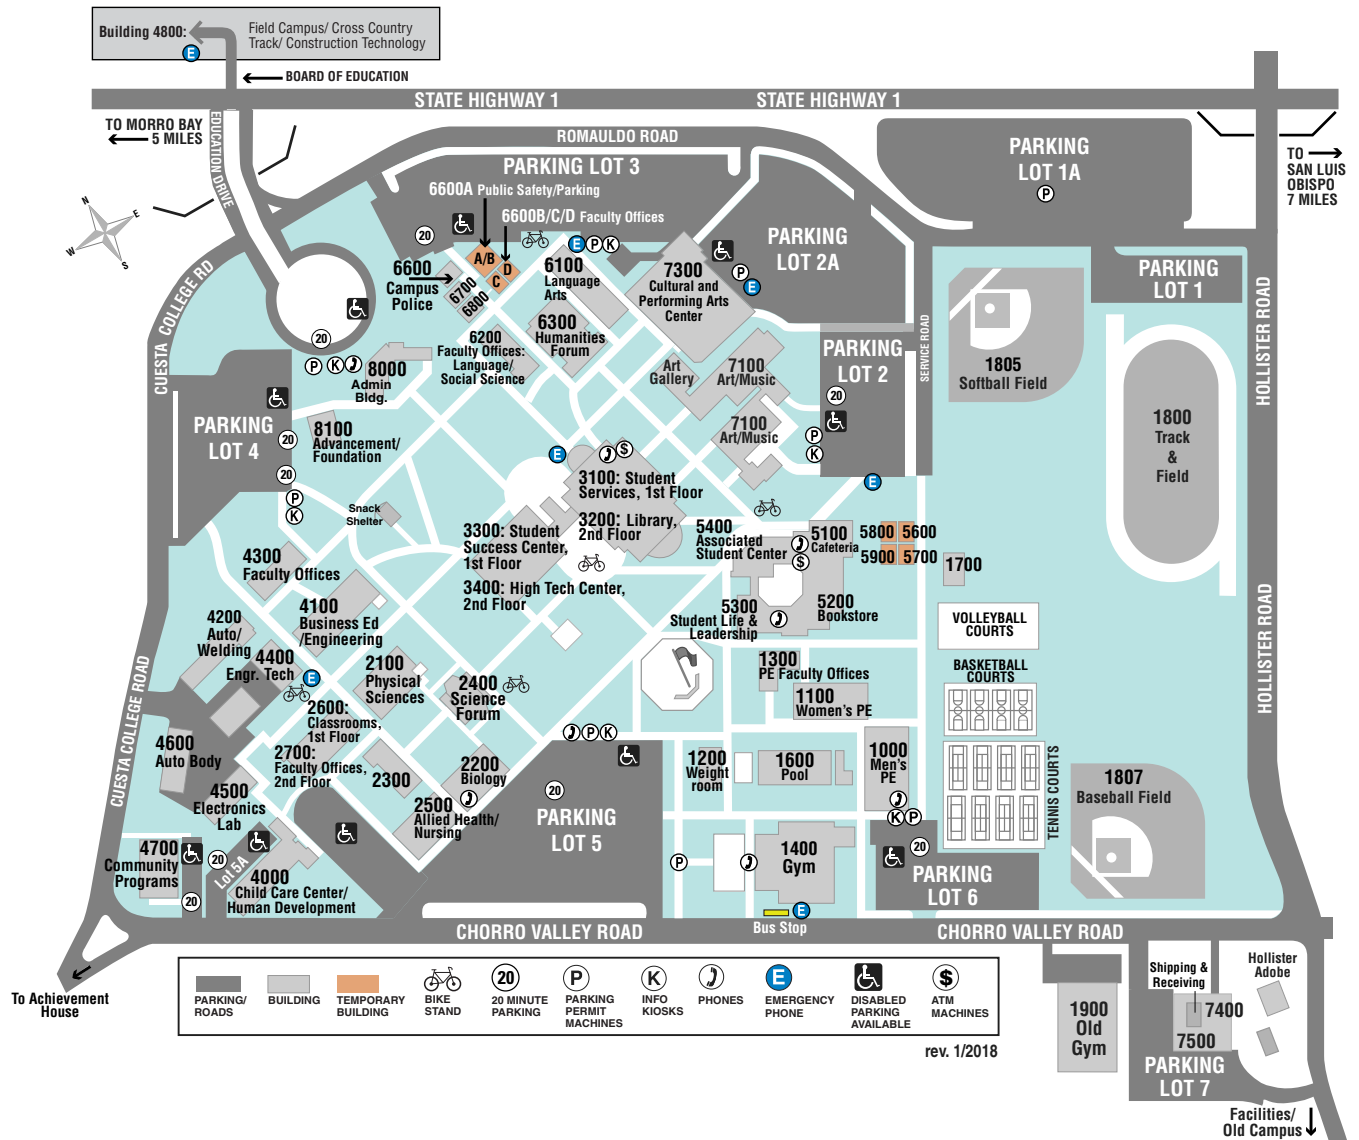

Cuesta College San Luis Obispo Campus

805-546-3100 | www.cuesta.edu

Administration	8000	Cooperative Work Experience	5300	Humanities Forum	6300
Admissions/Records	3100	Disabled Student Programs		Language Arts	6100
Advancement/Foundation	8100	and Services (DSPS)	3300	Learning Support Services/	3300/
Allied Health/Nursing	2500	Electronics power control lab	4500	Learning Resources	3400 2nd Fl.
Alumni Association	8100	Engineering Technology/		Library	3200 2nd Fl.
Art Gallery	7100	Electronics Lab	4400	Marketing & Communications	8100
Assessment/ Matriculation	3400	English as a Second Language Office	3100	Parking/Public Safety	6600A
Associated Students Auditorium	5400	Extended Opportunity Programs		Performing Arts Center (CPAC)	7300
Auto Body	4600	& Services	3100	Performing Arts/Fine Arts	7100
Auto Technology and Welding	4200	Faculty Offices	2700, 5900, 6600B/C/D	P.E., Men's	1000
Biological Sciences	2200	Faculty Offices: Biological		P.E., Women's	1100
Bookstore	5200	& Physical Sciences	2300	Physical Sciences	2100
Business & Entrepreneurship Center	6800	Faculty Offices: Business/Engineering	4300	Pool	1600
Business Education/Engineering	4100	Faculty Offices: English	3400	Professional Development Center	3100
Cafeteria	5100	Faculty Offices: Human Development	4000	Reprographics	6700
CalWORKs/CARE	3100	Faculty Offices: Language Arts/		Science Forum	2400
Campus Police Station	6600	Social Sciences	6200	Staff Offices	5900
Career Connections	5300	Faculty Offices: Math	2700	Student Health Center	3100
Cashier	3100	Faculty Offices: Nursing/ Allied Health	2500	Student Success Center	3300
Child Care Center	4000	Faculty Offices: Physical Education	1300	Student Support Services	3100
Classrooms	1100, 5800, 2600	Financial Aid	3100	Track and Field	1800
Community Programs/Youth Programs	4700	Gym, old	1900	Transfer/Career Counseling Center	3100
Computer Services (staff use only)	3100	Gymnasium	1400	University Partners	5700
Construction Technology	4800	Human Development	4000	Weight Room	1200