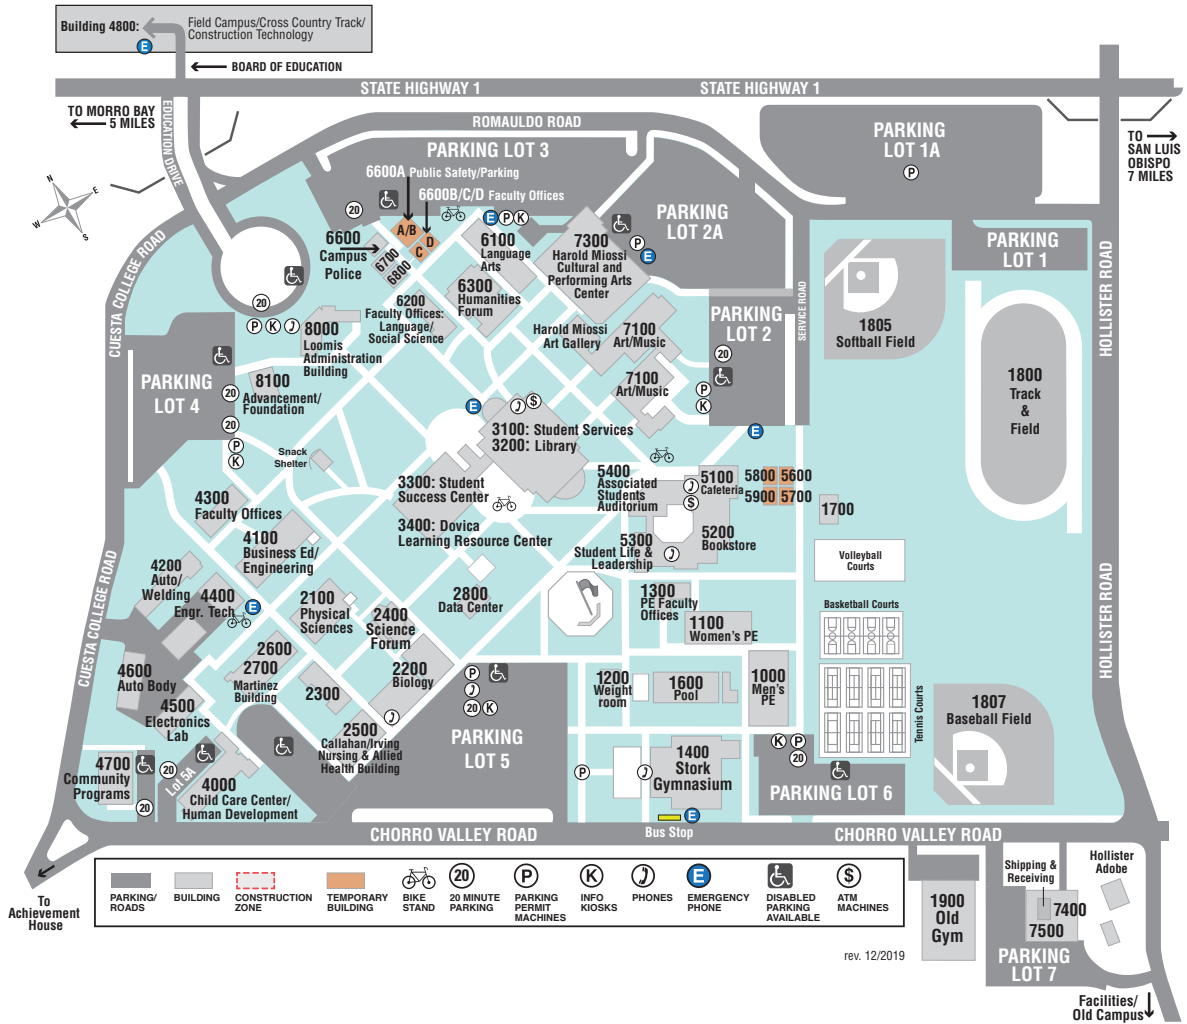

CUESTA COLLEGE SAN LUIS OBISPO CAMPUS

Highway 1, San Luis Obispo, CA 93403

(805) 546-3100 | www.cuesta.edu

Admissions & Records	3100	CTE Grants & Dual Enrollment		Harold R. Callahan & Ada Callahan Irving	
Advancement/Foundation	8100	—Business Education	2700	Allied Health/Nursing Building	2500
Assessment/Matriculation	3400	Data Center	2800	Human Development	4000
Associated Students Auditorium	5400	Disabled Student Programs and Services (DSPS)	3300	Humanities Forum	6300
Auto Body	4600	Dovica Learning Resource Center	3400	Information Technology	3100
Auto Technology & Welding	4200	Dr. Frank R. Martinez Instructional Building	2600, 2700	J. Vard & Gladys Loomis Administration Building	8000
Biological Sciences	2200	Dr. Gilbert H. Stork Gymnasium	1400	Language Arts	6100
Bookstore	5200	Electronics Power Control Lab	4500	Library	3200
Business & Entrepreneurship Center	6800	Engineering Technology/Electronics Lab	4400	Marketing & Communications	8100
Business Education/Engineering	4100	English as a Second Language Outreach	3100	P.E., Men's	1000
CaFE: CalWORKS/EOPS/Foster Youth	3100	Faculty Offices: Biological & Physical Sciences		P.E., Women's	1000
Cafeteria	5100	6600B, C, D (1st half of Spring 2020)		Physical Sciences	2100
Campus Police/Parking	6600A	2300 (2nd half of Spring 2020)		Pool	1600
Career Connections	5300	Faculty Offices: Business/Engineering	4300	Reprographics	6700
Cashier	3100	Faculty Offices: English	3400	Science Forum	2400
Children's Center (Early Childhood Education)	4000	Faculty Offices: Human Development	4000	Staff Offices	5900
Classrooms	2600	Faculty Offices: Language Arts/Social Sciences	6200	Student Health Center	3100
Classrooms	5600	Faculty Offices: Math	2700	Student Life & Leadership	5300
Classrooms	5800	Faculty Offices: Nursing/Allied Health	2700	Student Success Center/Math Tutoring	3400
Community Programs/Youth Programs	4700	Faculty Offices: Physical Education	1300	Student Success Center/Tutoring	3300
Continuing Education		Financial Aid	3100	Student Support Services	3100
(ESL Credit & Non-Credit/GED/Emeritus)	3100	Fine Arts	7100	Track & Field	1800
Cooperative Work Experience	5300	Gym, old	1900	Transfer/Career Counseling Center	3100
Counseling	3100	Harold J. Miossi Art Gallery	7100	University Partners	5700
		Harold J. Miossi Cultural & Performing Arts Center	7300	Weight Room	1200