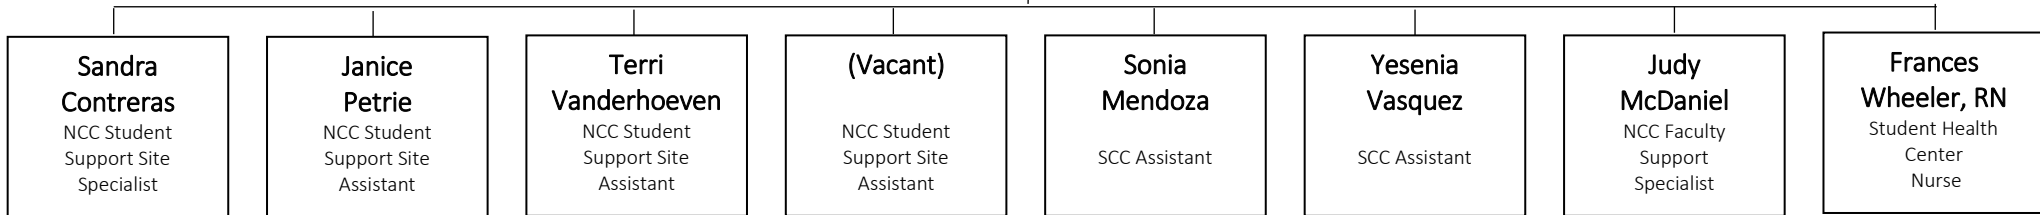

SAN LUIS OBISPO COUNTY COMMUNITY COLLEGE DISTRICT
NORTH COUNTY CAMPUS AND SOUTH COUNTY CENTER

Mark Sanchez, Ed.D.
Assistant Superintendent/Vice President Student Services and College Centers

Maria Escobedo, Ed.D.
Dean, North County Campus and South County Center

Nicole Grant
Administrative Assistant

North County Campus Cluster Coordinators*

Sean Boling
Beth-Ann Dumas
Arts, Humanities, & Social Science

Dr. Elizabeth Lobo
Jodi Meyer
Math, Kinesiology, Sciences, Health Sciences, Allied Health & Nursing