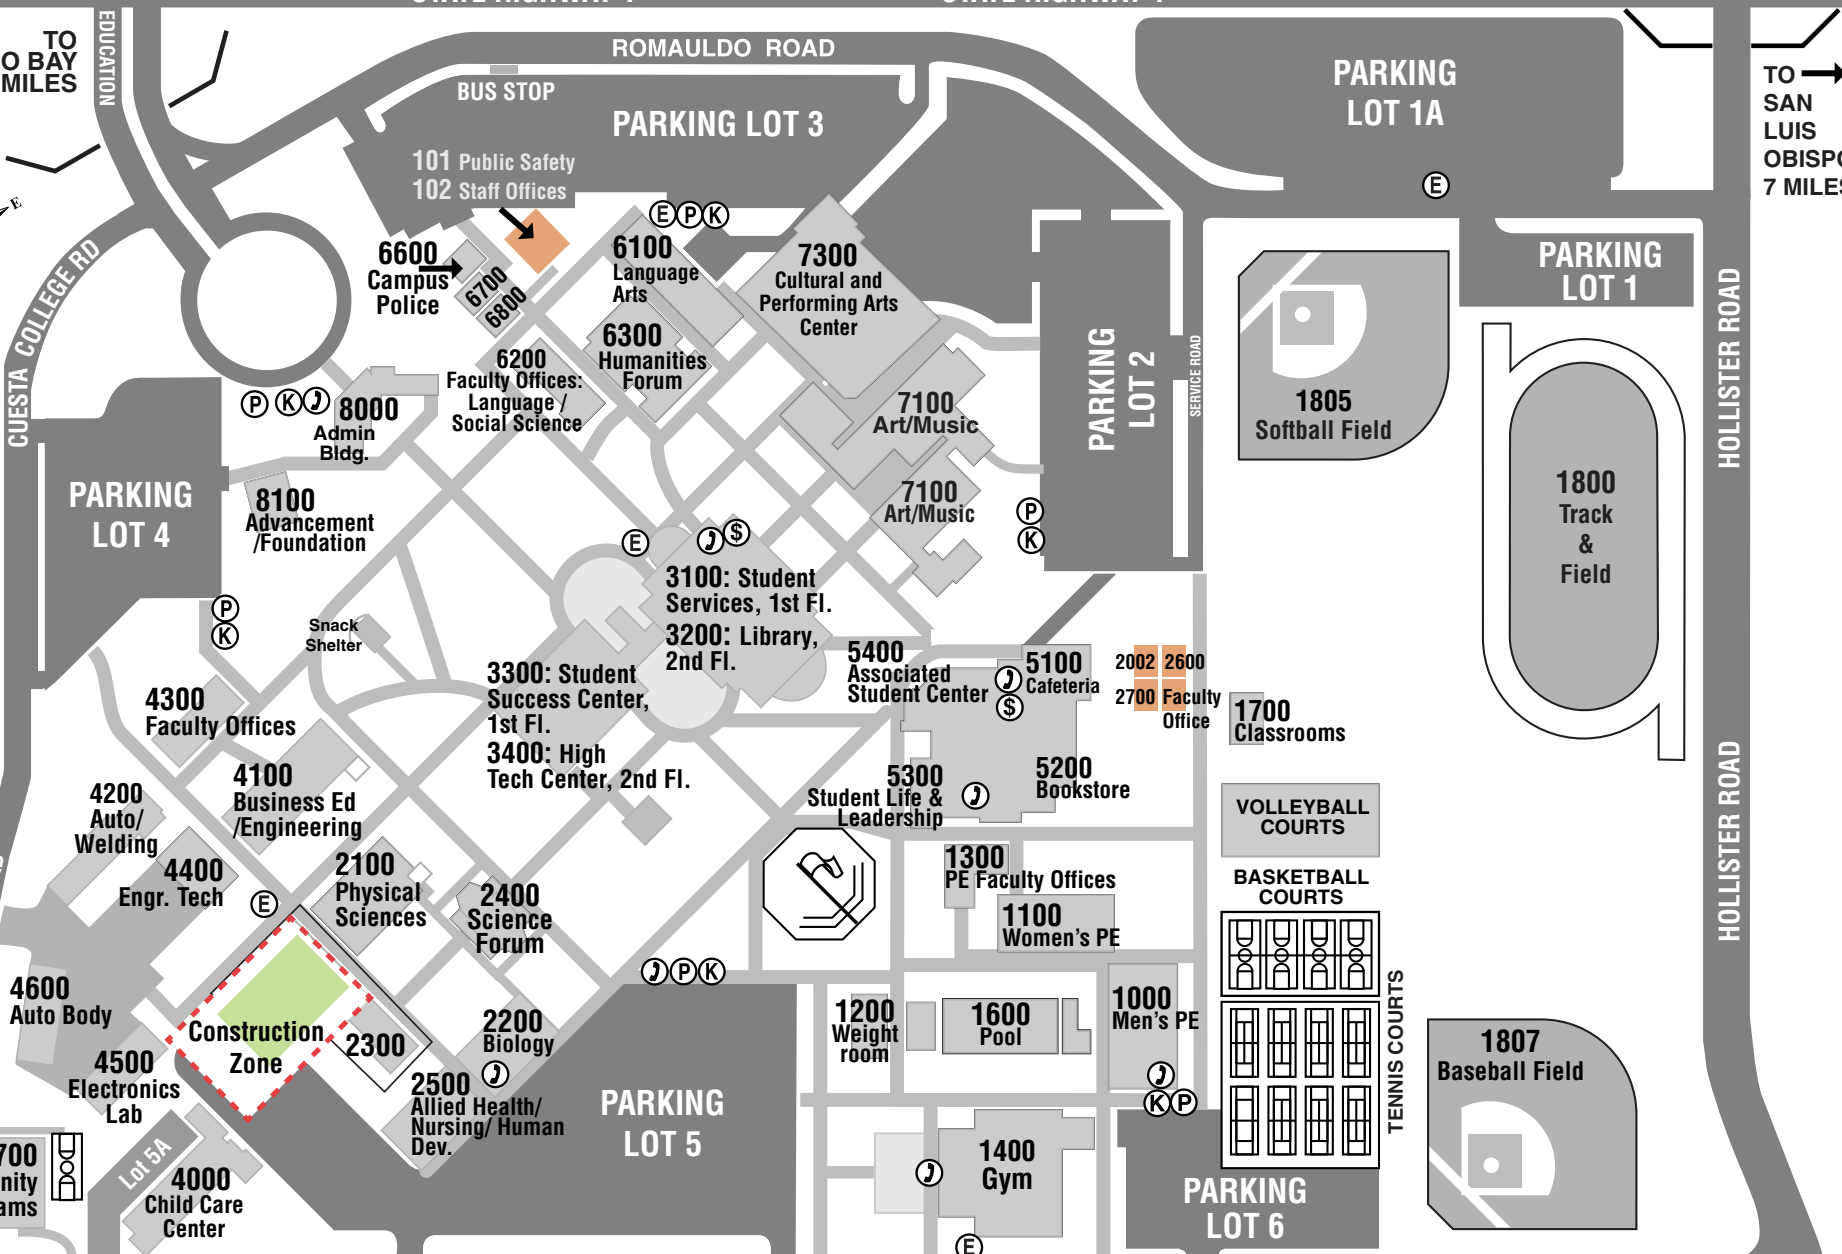

← BOARD OF EDUCATION

STATE HIGHWAY 1

STATE HIGHWAY 1

TO MORRO BAY 5 MILES

TO SAN LUIS OBISPO 7 MILES

PARKING / ROADS	MAIN WALKWAYS	NEW BUILDING	TEMPORARY BUILDING	RESTROOM	PARKING PERMIT MACHINES	PHONES	EMERGENCY PHONE	HANDICAP PARKING AVAILABLE	ATM MACHINES

To Achievement House

Citizens' Oversight Committee meeting building
San Luis Obispo Campus

Hollister Adobe

Shipping & Receiving

1900 Old Gym

7400

7500

PARKING LOT 7

Facilities/ Old Campus