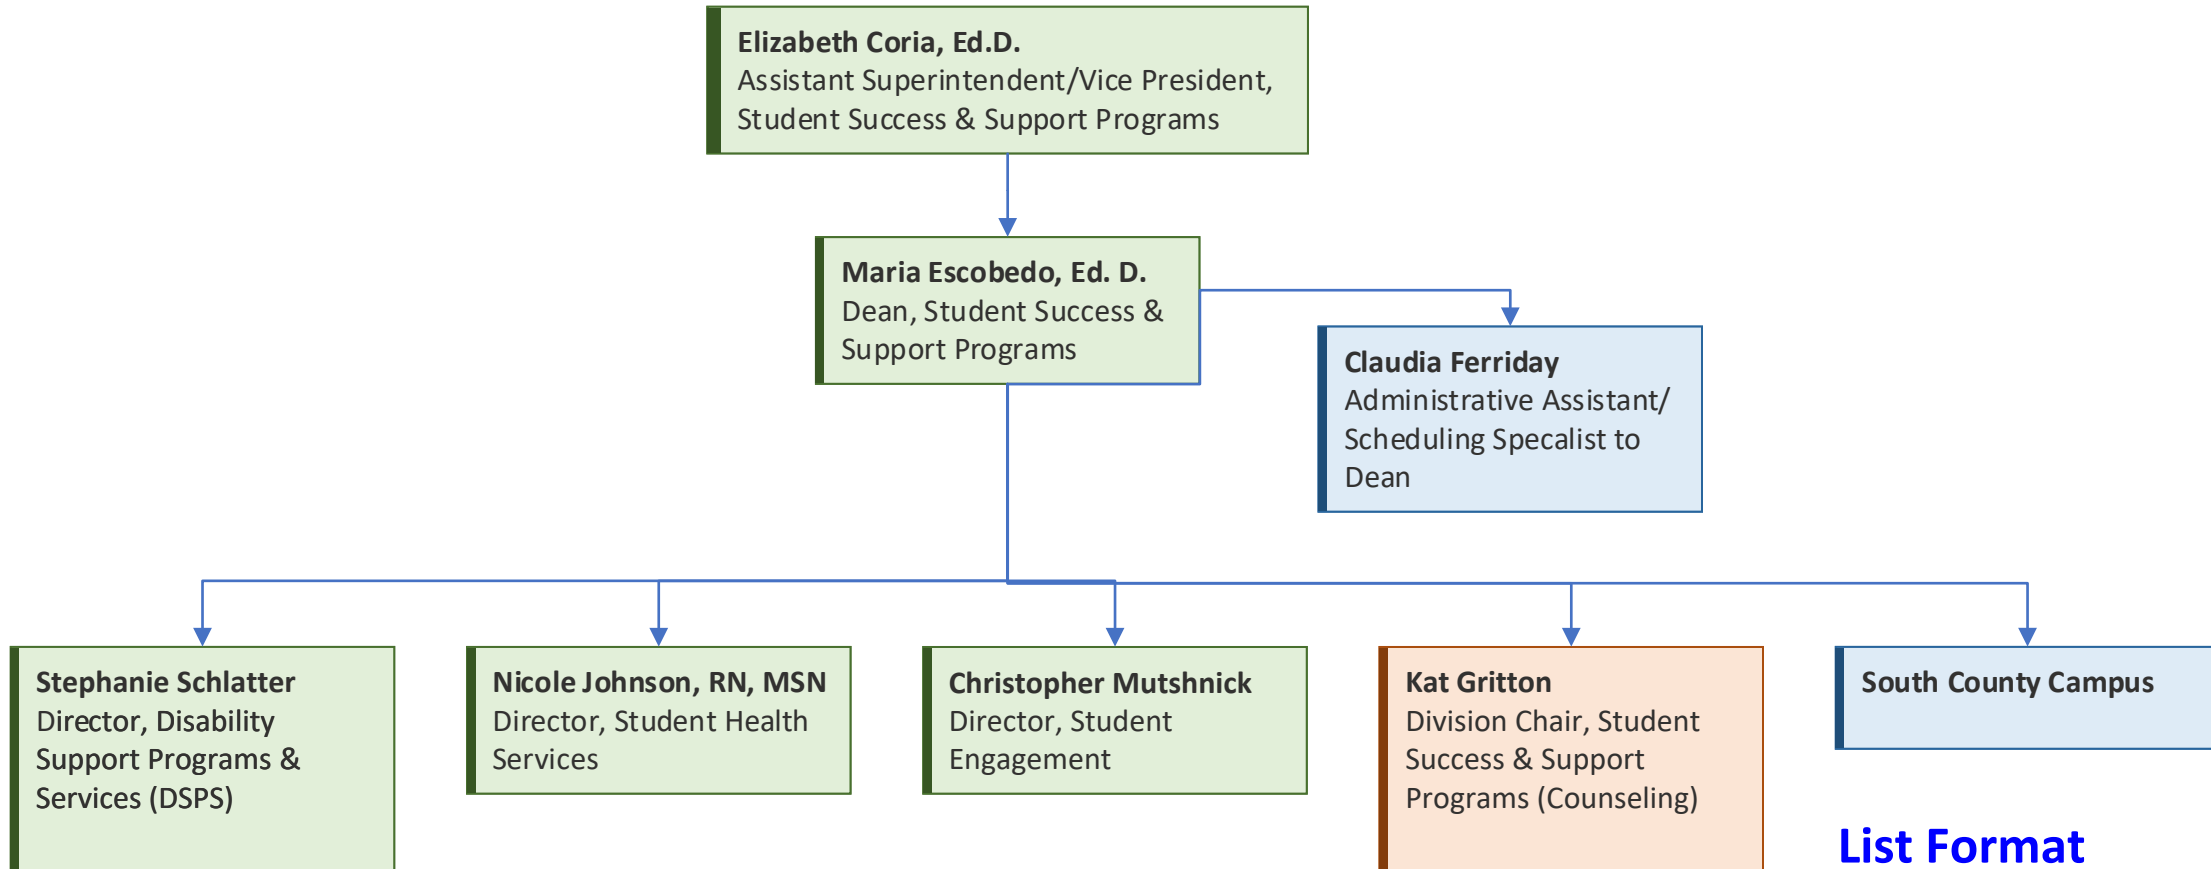

San Luis Obispo County Community College District Dean of Student Success & Support Programs (SLO)

[List Format](#)

Updated 2-8-24