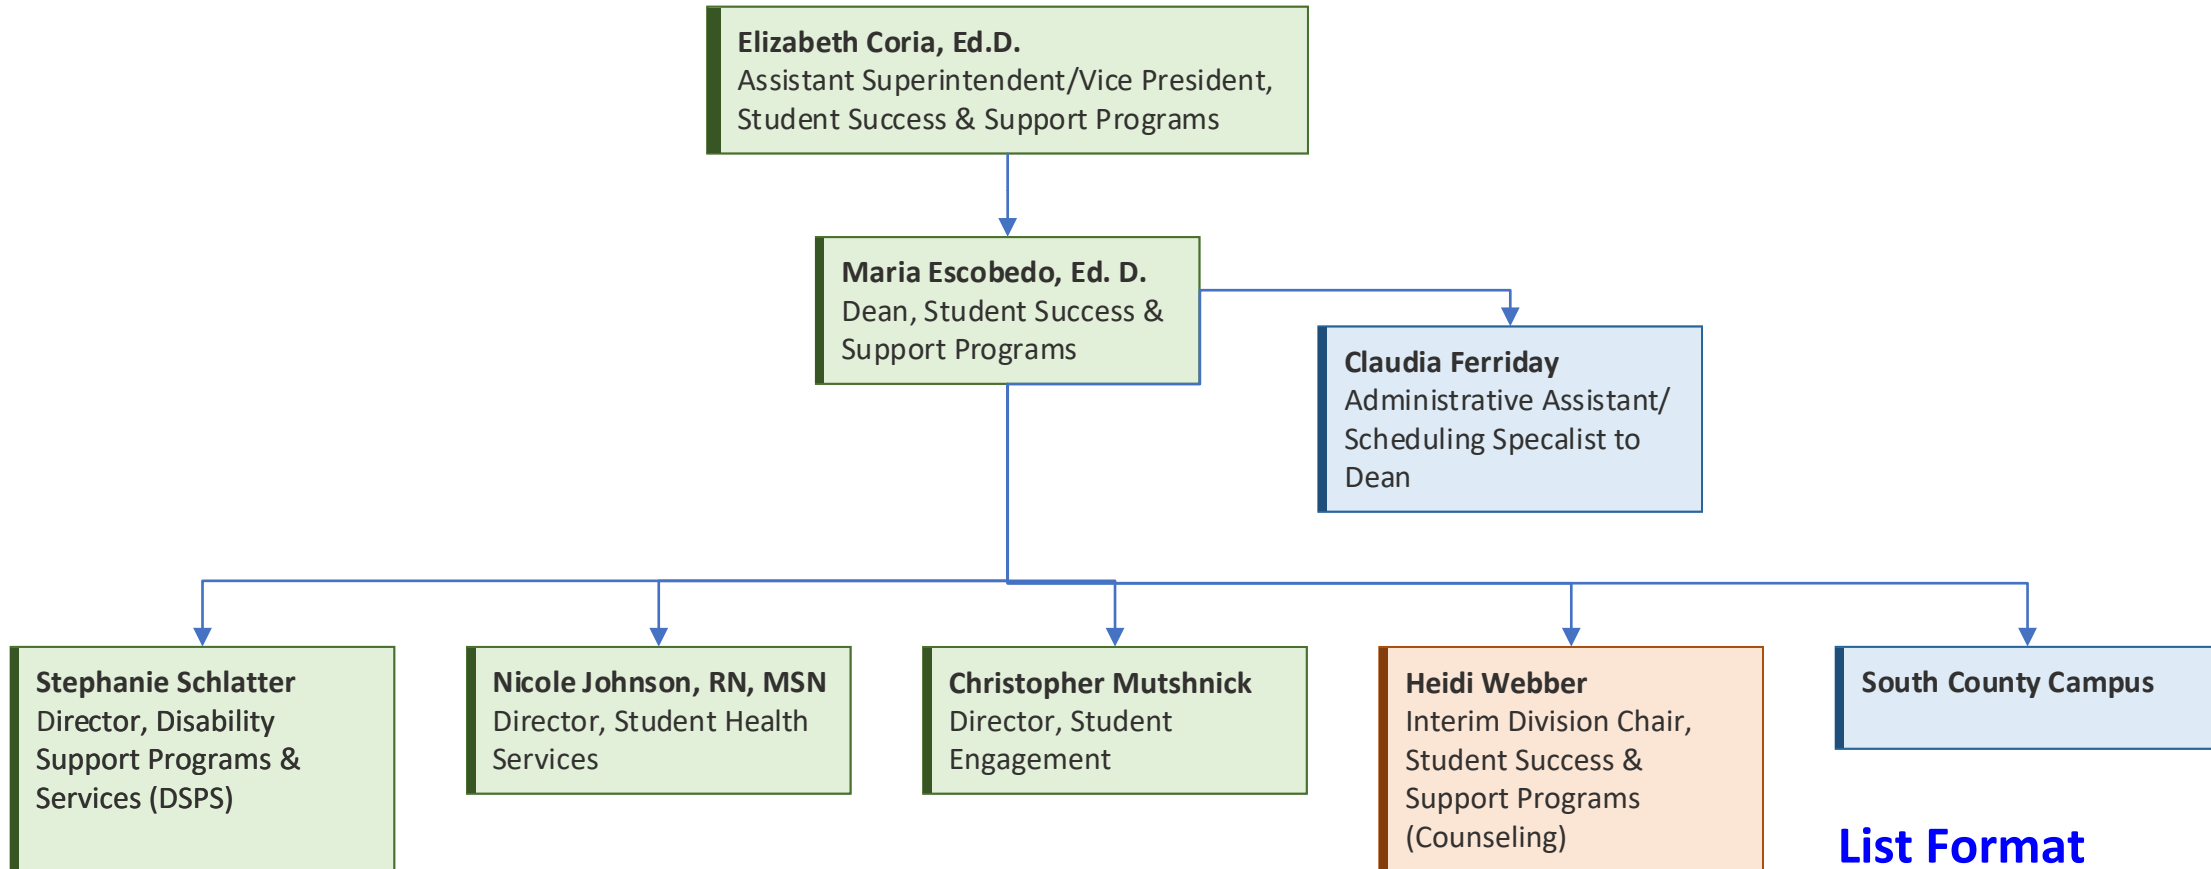

San Luis Obispo County Community College District Dean of Student Success & Support Programs (SLO)

[List Format](#)

Updated 7-8-24