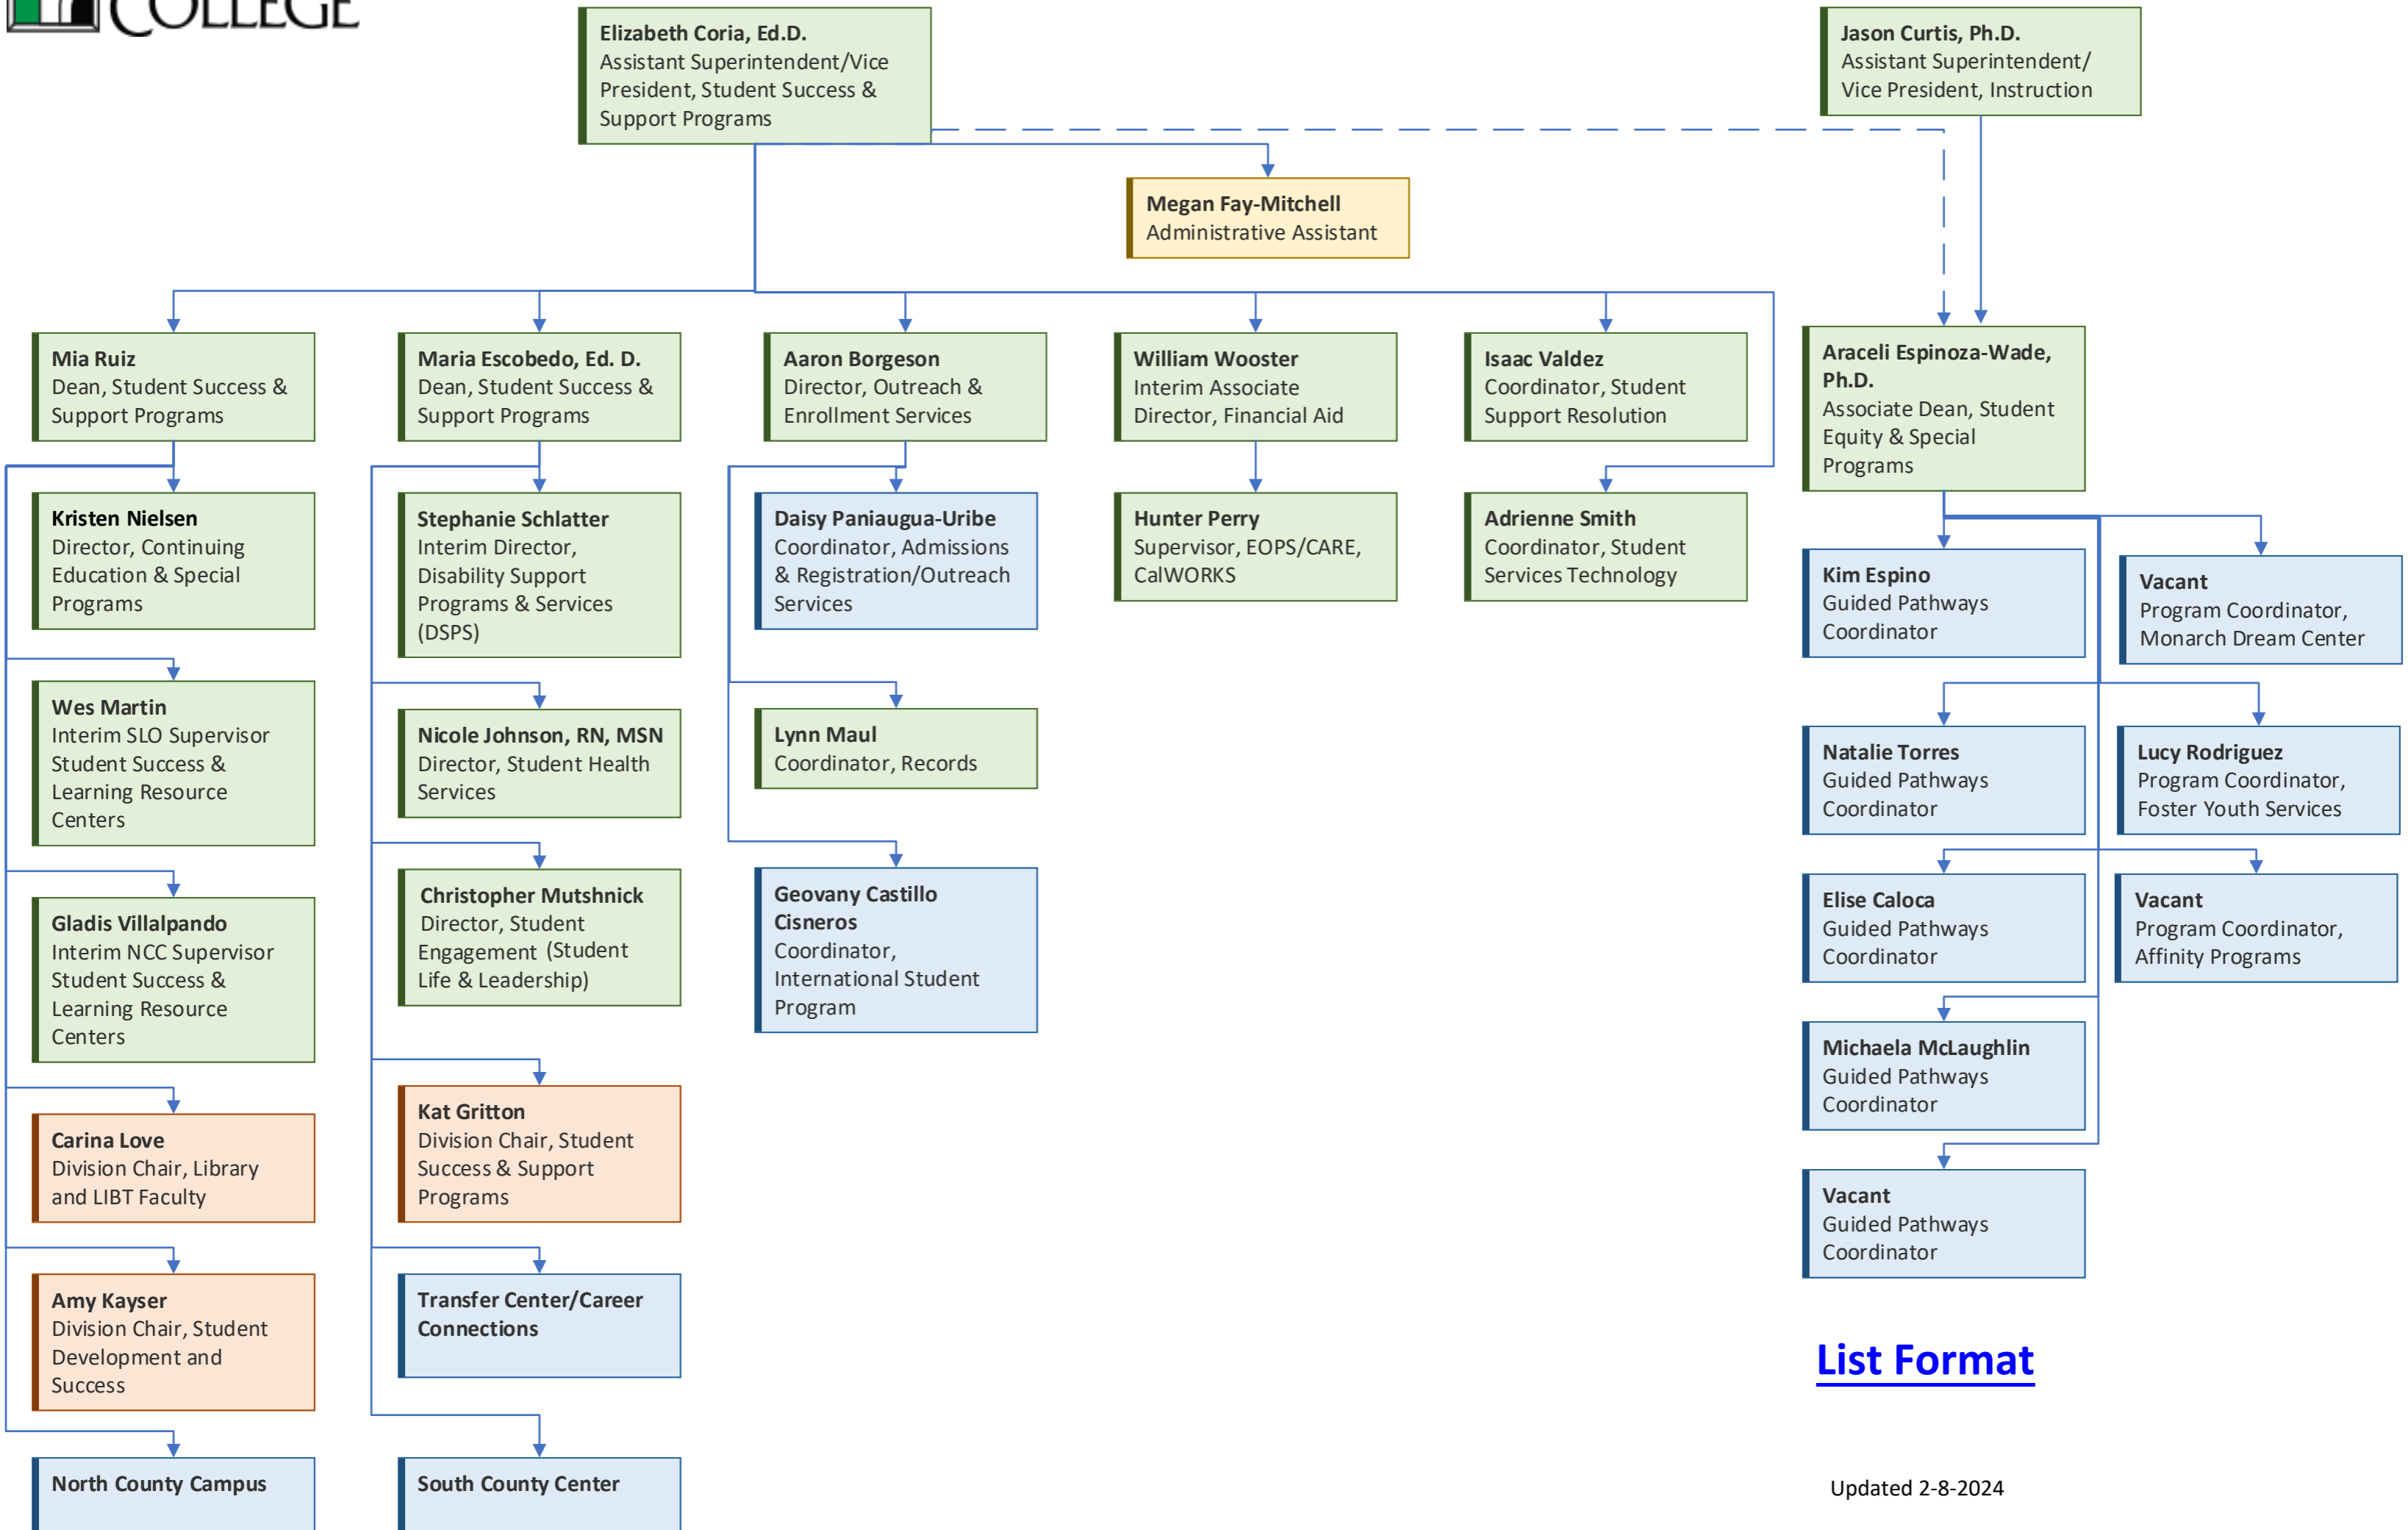

San Luis Obispo County Community College District
Assistant Superintendent/Vice President Student Success and Support Programs

List Format