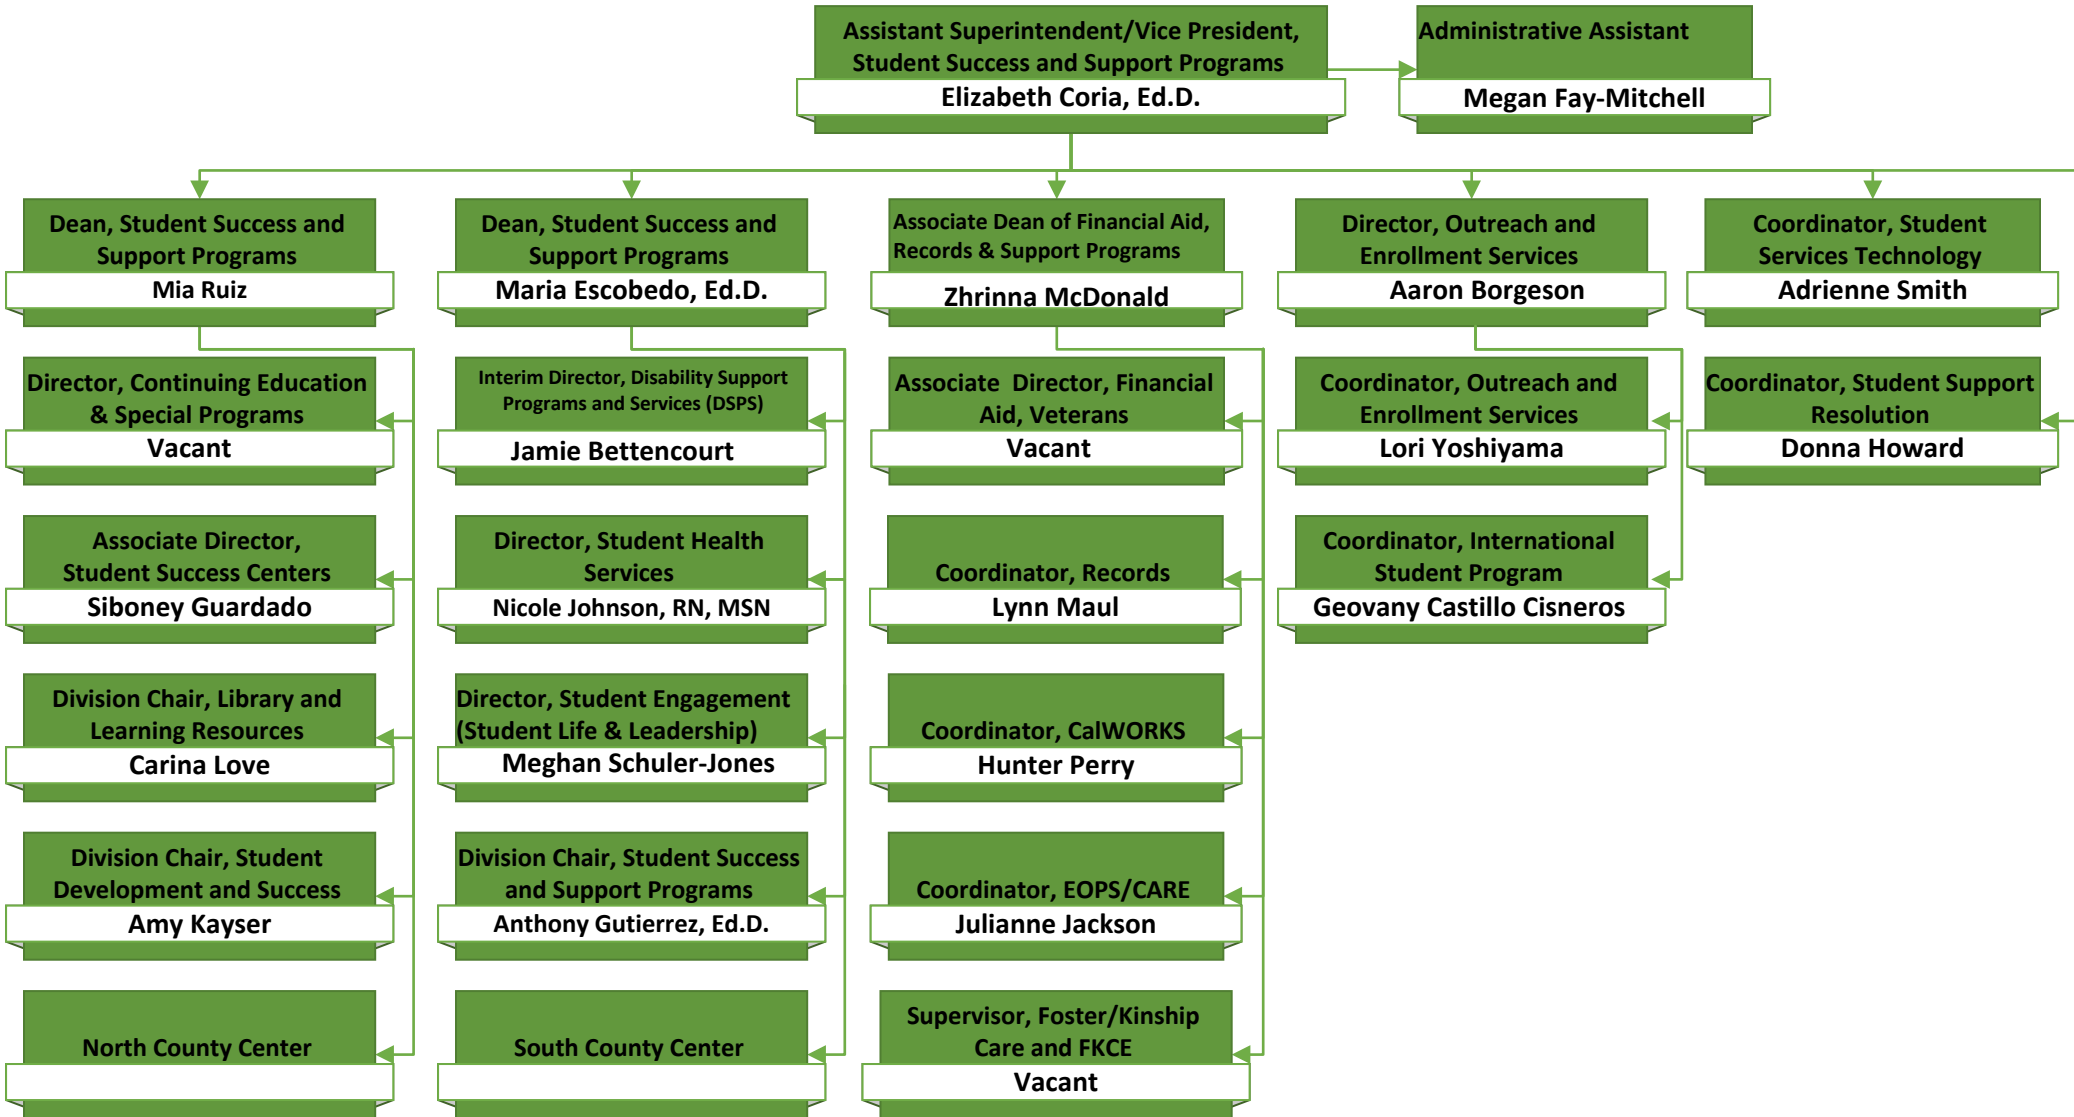

San Luis Obispo County Community College District

Assistant Superintendent/Vice President Student Success and Support Programs

List Format

Reviewed: April 2023