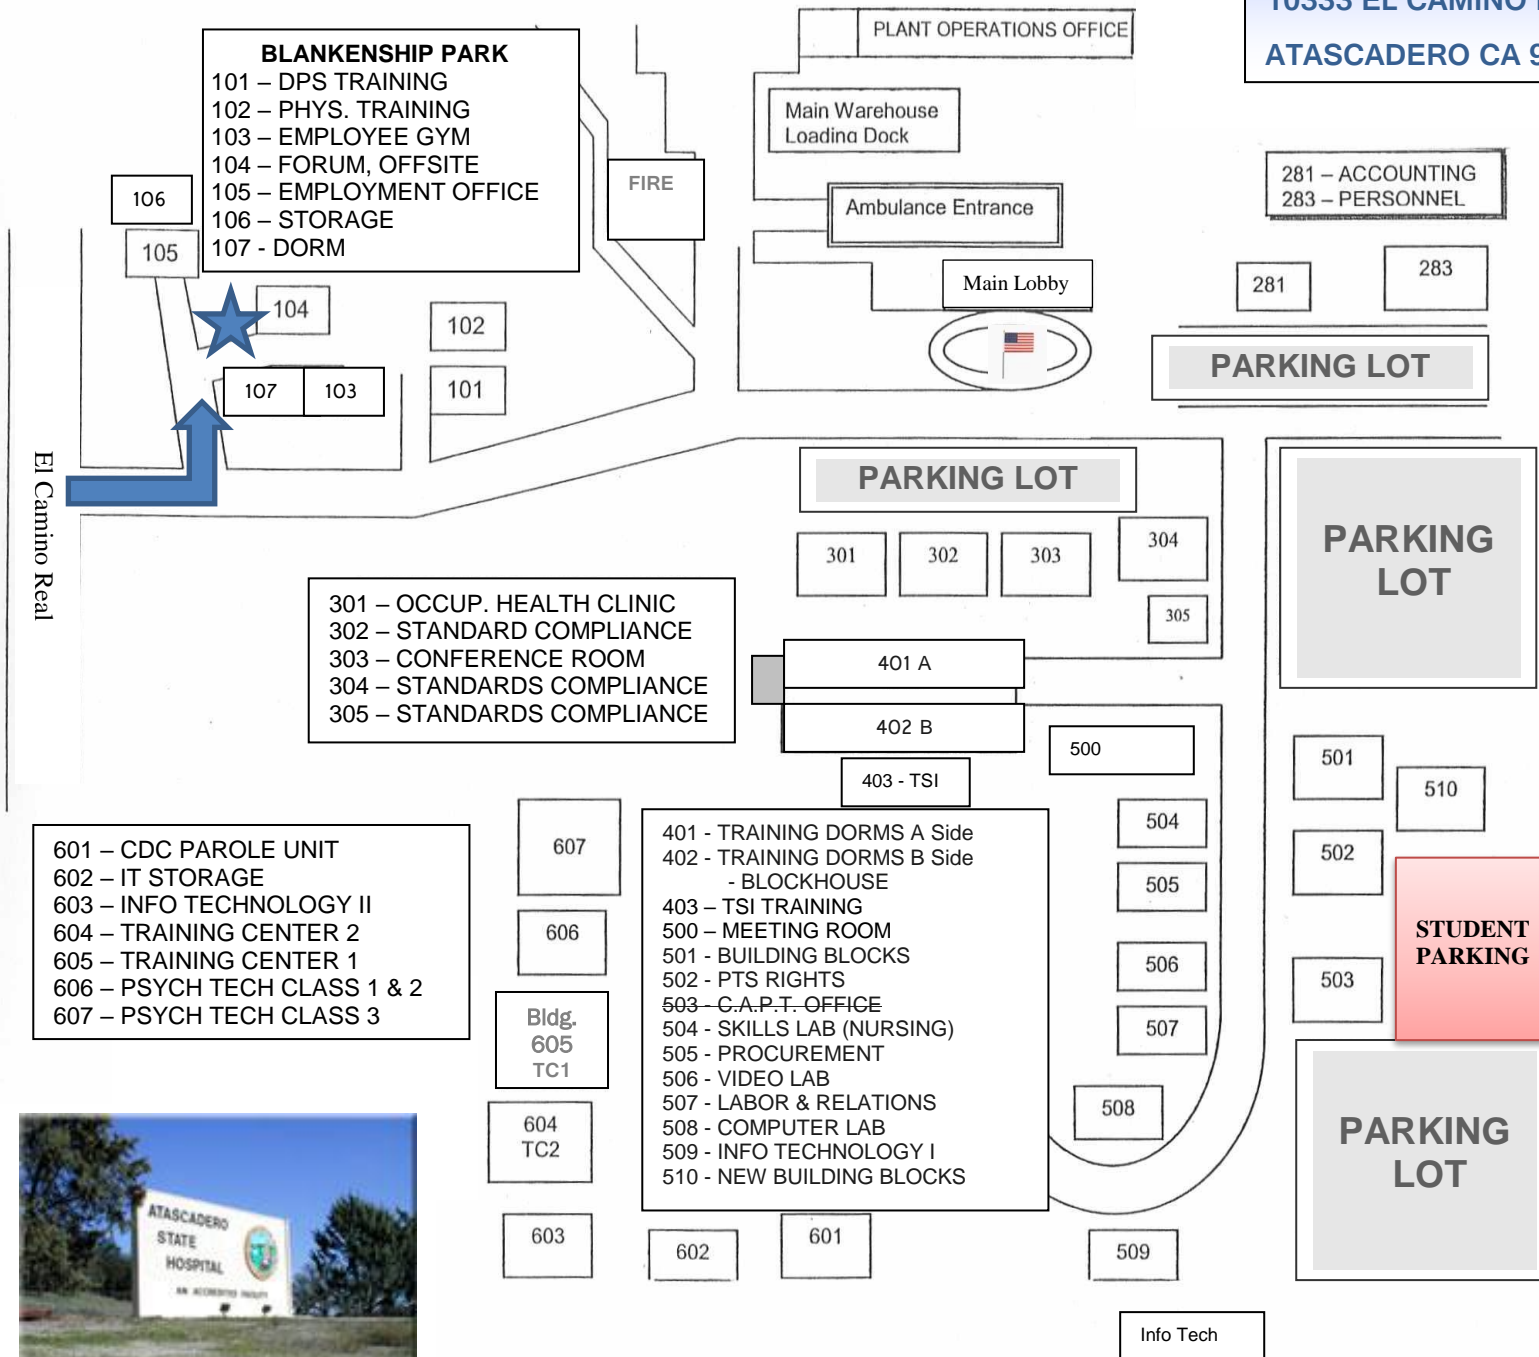

ATASCADERO STATE HOSPITAL
10333 EL CAMINO REAL
ATASCADERO CA 93422

From Northern California:

On Highway 101 south, take the Santa Rosa off ramp and continue down the freeway frontage road.

Left turn on Santa Rosa Road, crossing over the freeway.

Turn right (south) on El Camino Real and enter the left-hand lane.

Continue south approximately one mile until you reach the first signal (hospital entrance) and turn left.

From Southern California:

On Highway 101 north, take the San Diego Road off ramp.

Turn left on El Camino Real.

Continue ¼ mile. Turn right at the first traffic signal (hospital entrance).