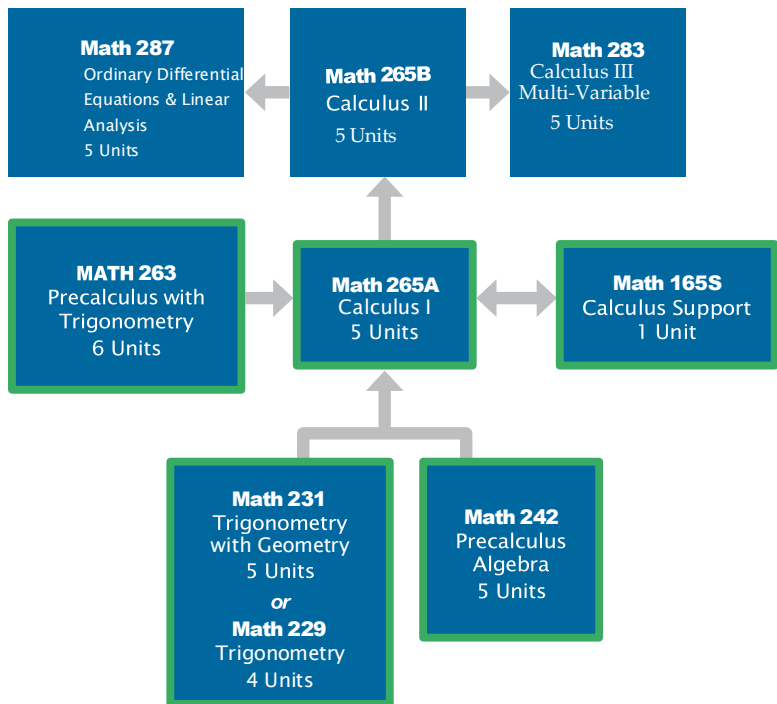

# MATH FLOWCHART

## STEM

## ADDITIONAL TRANSFER-LEVEL MATH

**STEM<sup>††</sup>**

**ADDITIONAL TRANSFER-LEVEL MATH<sup>††</sup>**

Transfer-level courses open to all students.

<sup>††</sup> STEM and additional transfer-level math tracks are guidelines. Please discuss math placement with a counselor.

\*STAT C1000 is listed as MATH 247 for the 2025 Summer term and all prior terms