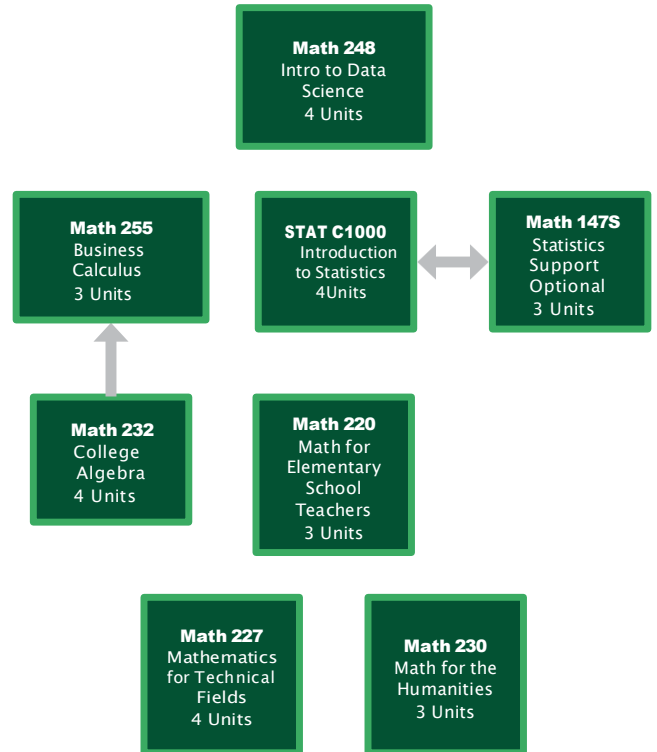

# MATH FLOWCHART

## STEM

## ADDITIONAL TRANSFER-LEVEL MATH

**STEM<sup>††</sup>**

**ADDITIONAL TRANSFER-LEVEL MATH<sup>††</sup>**

Transfer-level courses open to all students.

<sup>††</sup> STEM and additional transfer-level math tracks are guidelines. Please discuss math placement with a counselor.

\*STAT C1000 is listed as MATH 247 for the 2025 Summer term and all prior terms