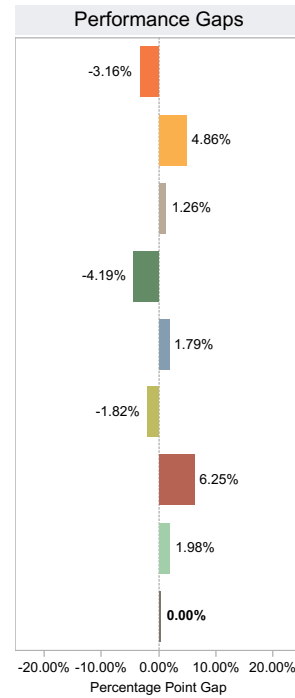

Successful Course Completion by Student Subpopulation

Academic Year:
All

Department:
All

Region:
All

Enroll Status:
All

Dual Enrollment:
All

Prison:
All

Disaggregate By:
Ethnicity

Note: Successful Course Completion is the ratio of enrollments resulting in a final grade of A, A-, B+, B, B-, C+, C, CR or P to all valid grades.