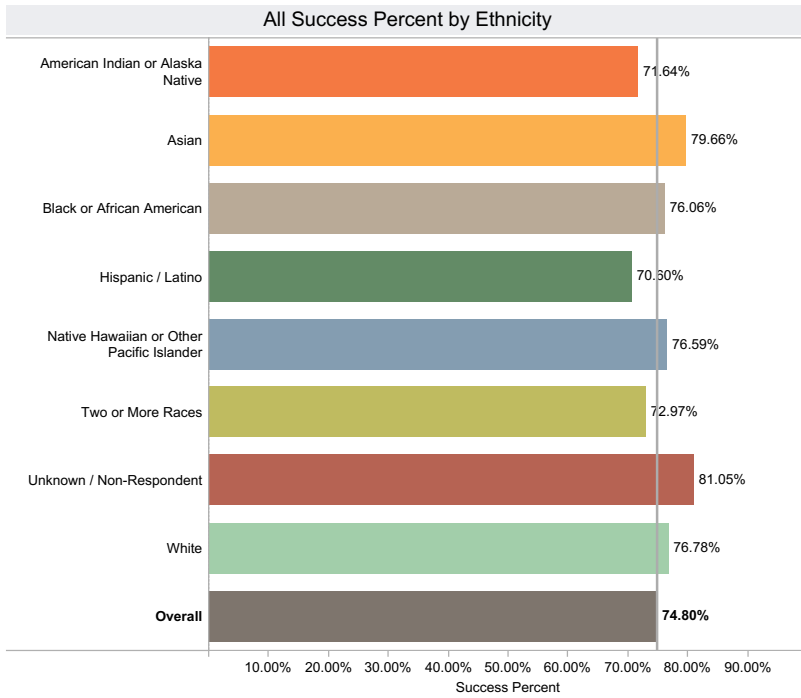

Successful Course Completion by Student Subpopulation

Academic Year:
All

Department:
All

Region:
All

Enroll Status:
All

Dual Enrollment:
All

Prison:
All

Disaggregate By:
Ethnicity

Note: Successful Course Completion is the ratio of enrollments resulting in a final grade of A, A-, B+, B, B-, C+, C, CR or P to all valid grades.