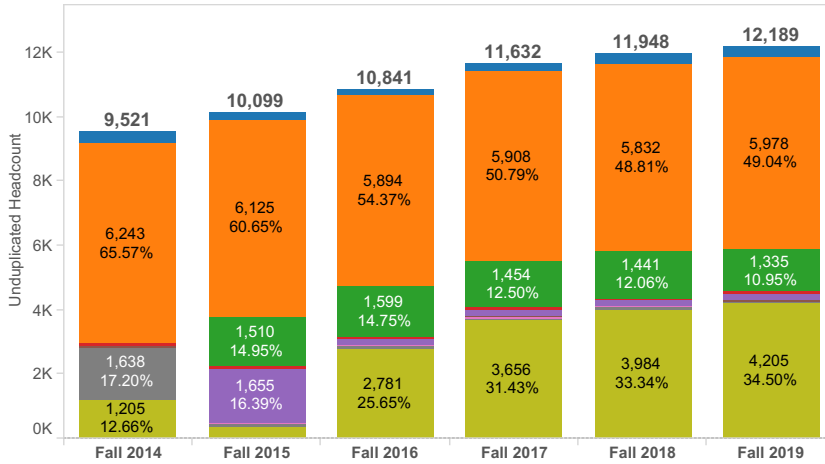

Student Characteristics and Enrollment Trends

Select Term:
Fall

Select Region:
All

Department:
All

Dual Enrollment:
All

Prison:
All

Select Variable:
Academic Standing

Unduplicated Headcount