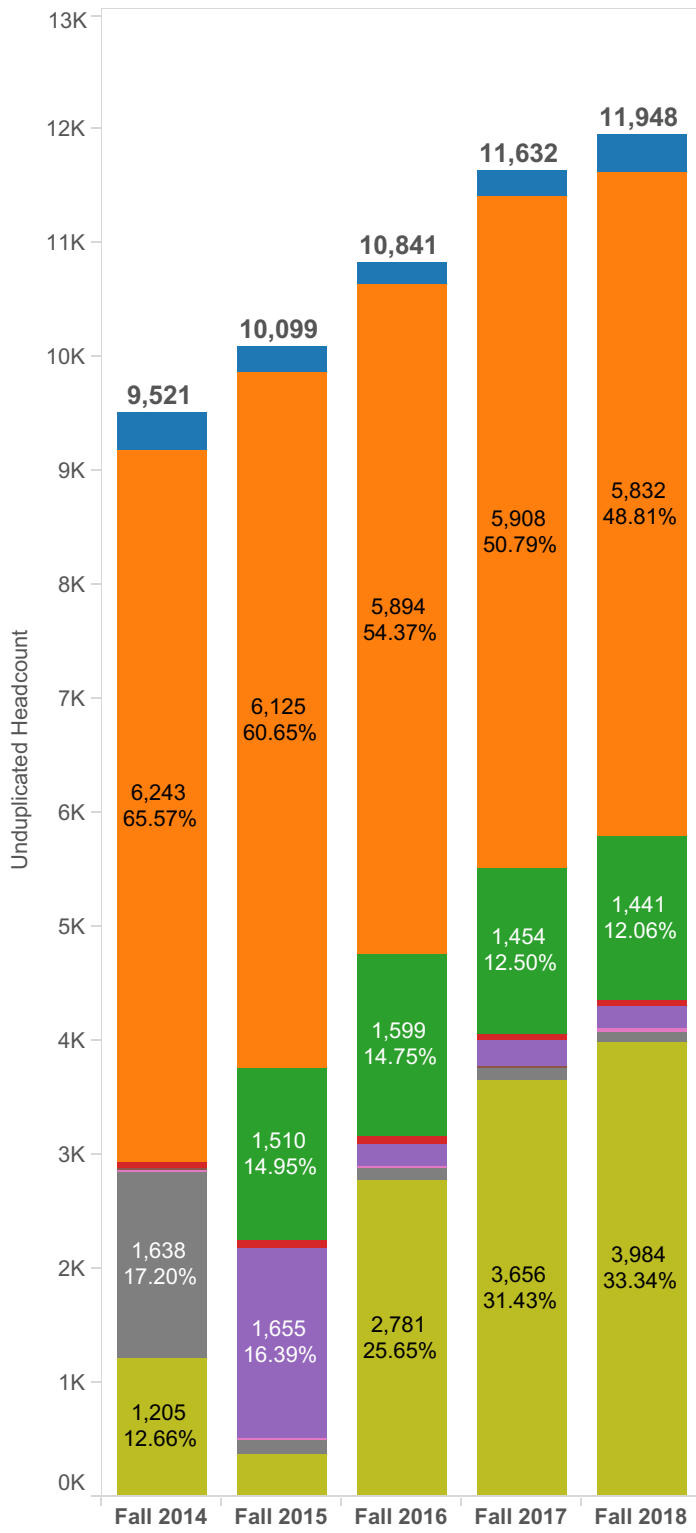

Unduplicated Headcount

Choose

- Academic Dismissal / Disqualification
- Academic Good Standing
- Academic Probation (low grade point average)
- Both Progress and Academic Probation
- Not Applicable
- Progress and Academic Dismissal / Disqualification
- Progress Dismissal / Disqualification
- Progress Probation (percent of withdrawals / incompletes)
- Status unknown / uncollected