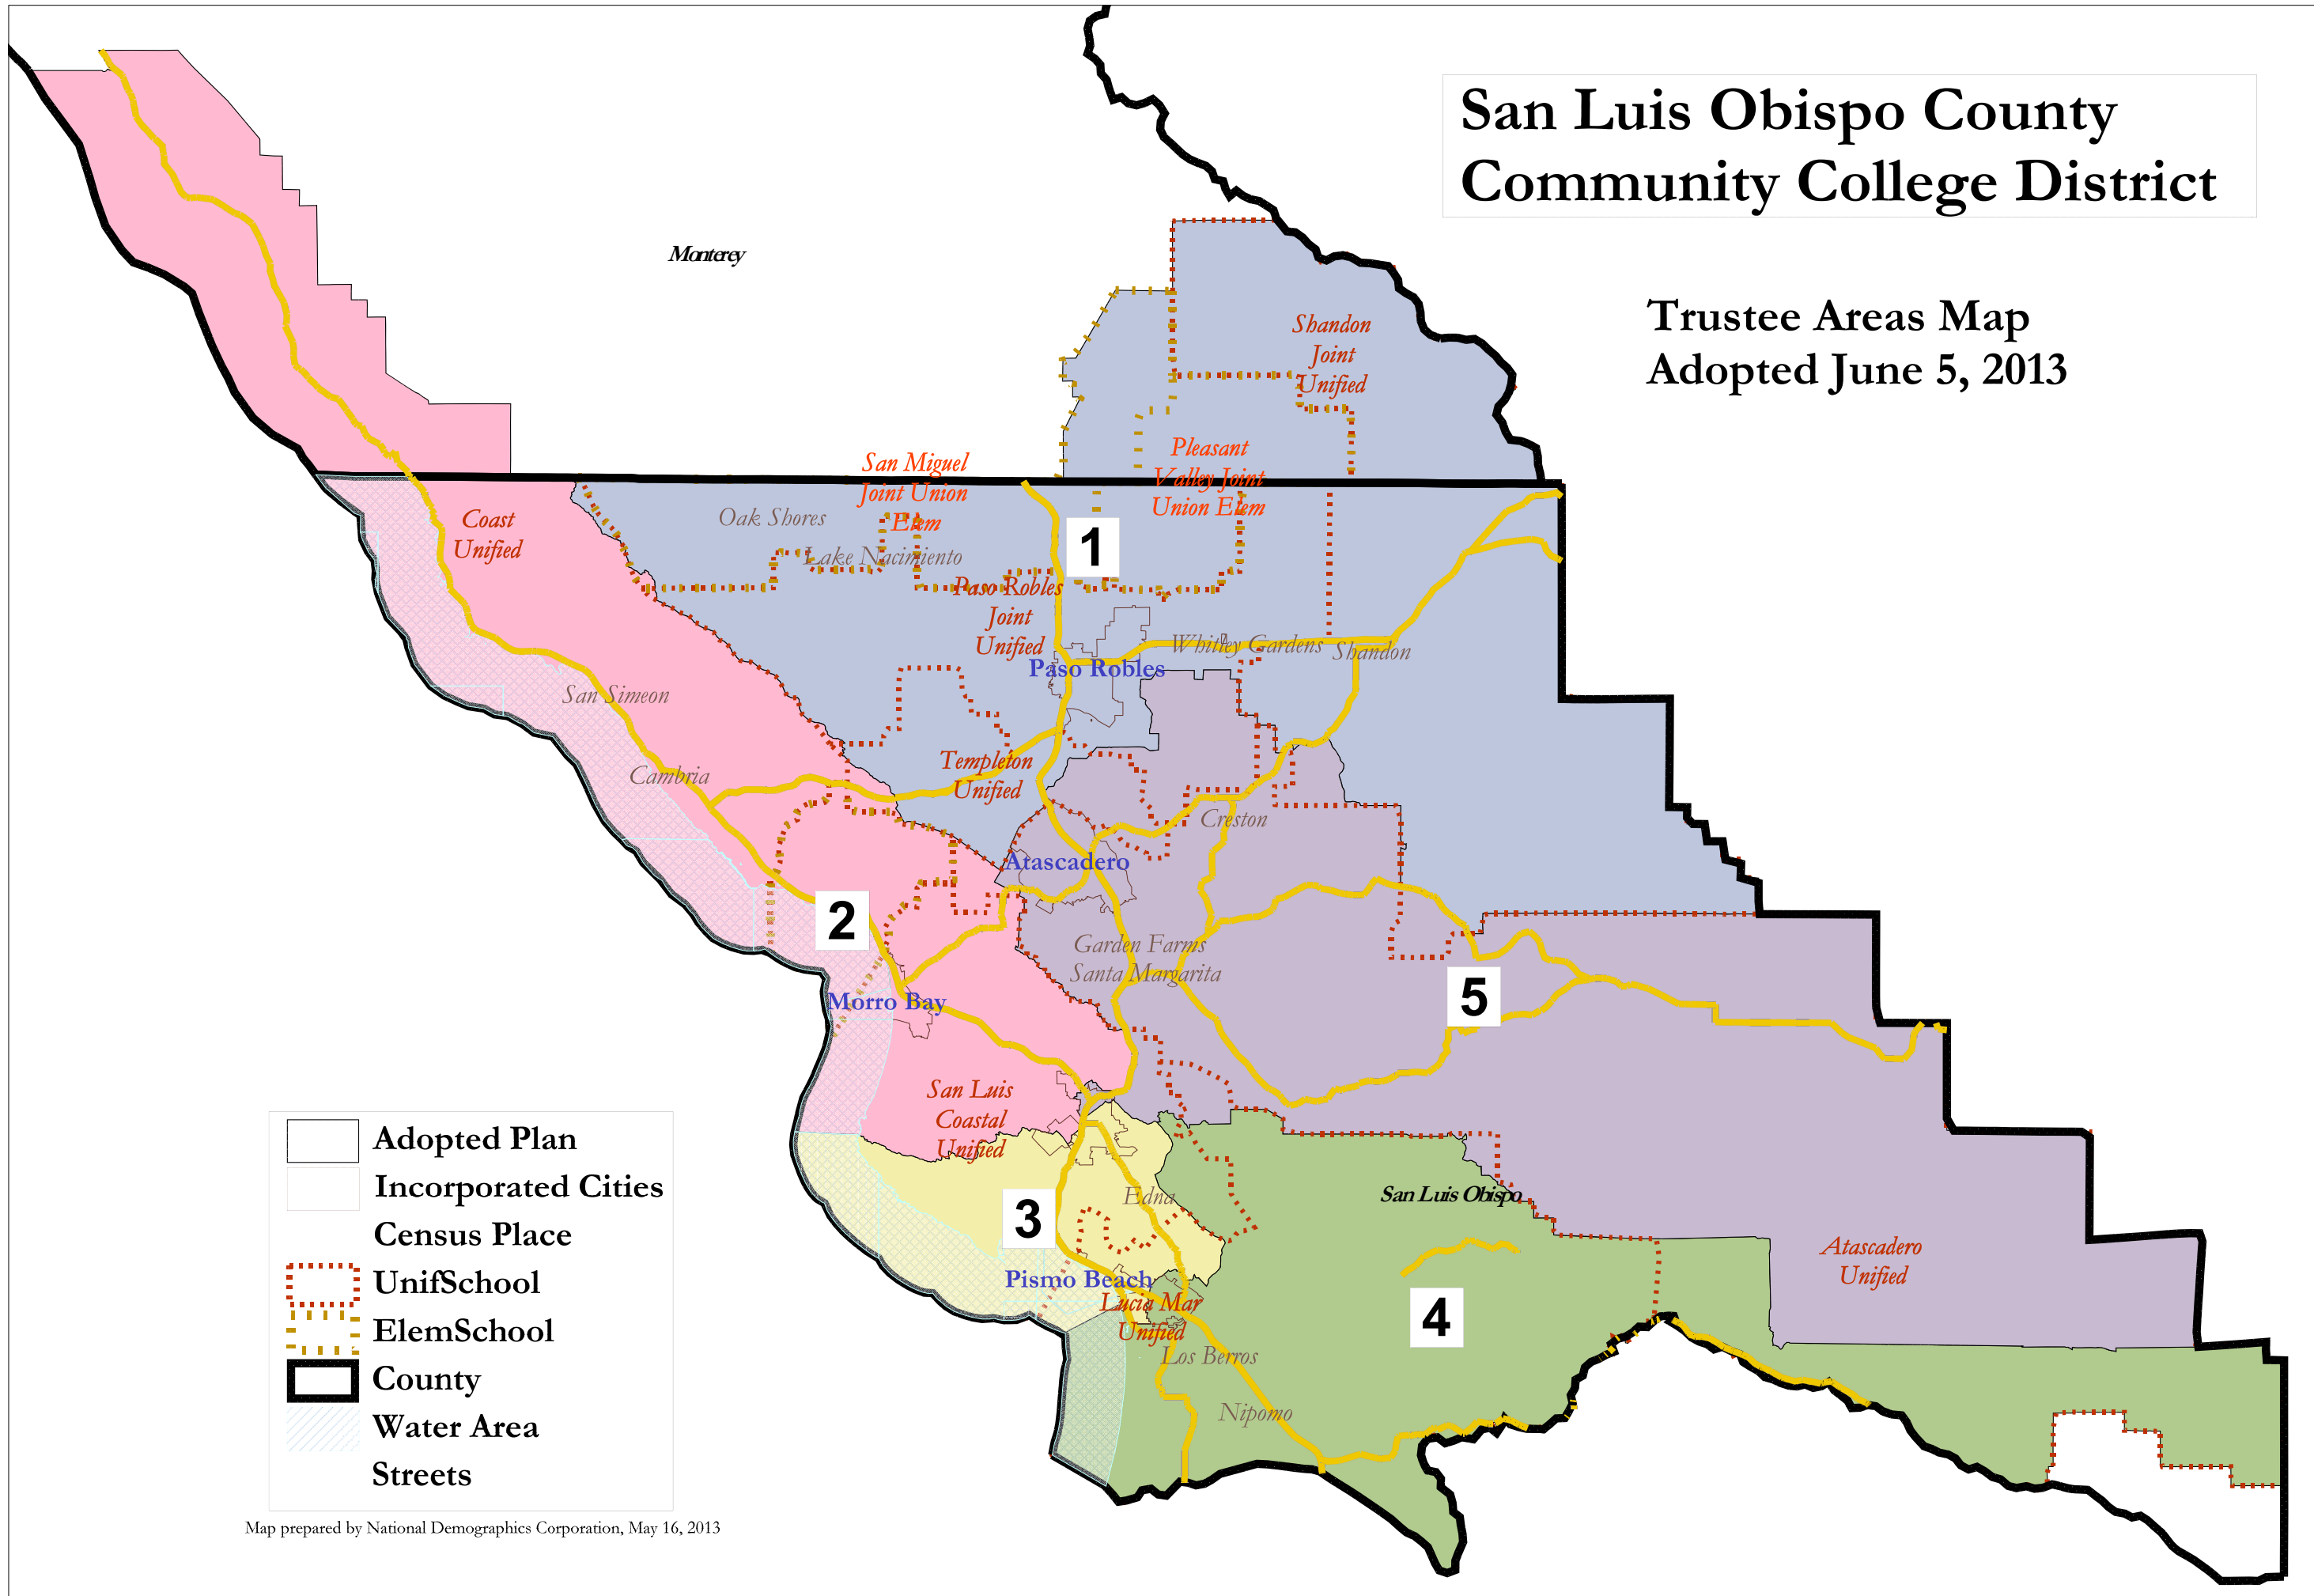

San Luis Obispo County Community College District

Trustee Areas Map
Adopted June 5, 2013

Map prepared by National Demographics Corporation, May 16, 2013