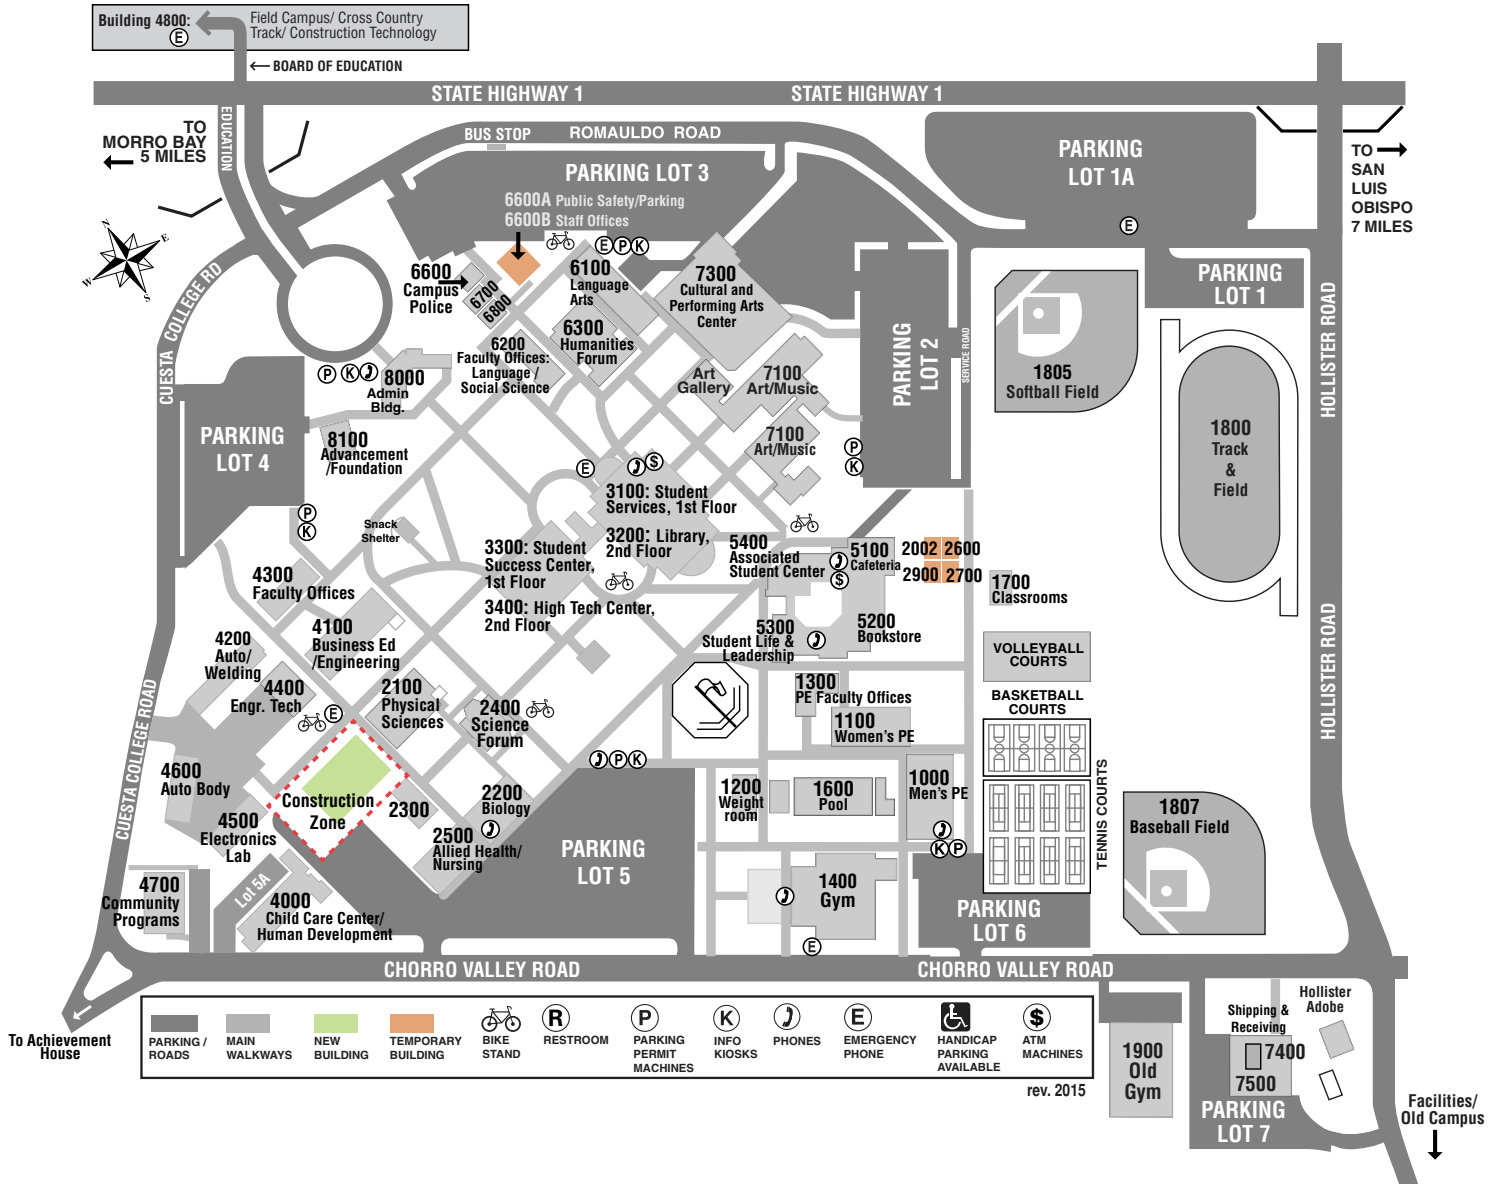

Cuesta College San Luis Obispo Campus

805-546-3100 | www.cuesta.edu

Administration	8000	Cooperative Work Experience	5300	Humanities Forum	6300
Admissions/Records	3100	Disabled Student Programs and Services (DSPS)	3300	Language Arts	6100
Advancement/Foundation	8100	Electronics power control lab	4500	Learning Support Services/	3300/
Allied Health/Nursing	2500	Engineering Technology/		Learning Resources	3400 2nd Fl.
Alumni Association	8100	Electronics Lab	4400	Library	3200 2nd Fl.
Art Gallery	7100	English as a Second Language Office	3100	Marketing & Communications	8100
Assessment/ Matriculation	3400	Extended Opportunity Programs & Services	3100	Parking/Public Safety	6600A
Associated Students Auditorium	5400	Faculty Offices	2900, 6800	Performing Arts Center (CPAC)	7300
Auto Body	4600	Faculty Offices: Biological & Physical Sciences	2300	Performing Arts/Fine Arts	7100
Auto Technology and Welding	4200	Faculty Offices: Business/Engineering	4300	P.E., Men's	1000
Biological Sciences	2200	Faculty Offices: English	3400	P.E., Women's	1100
Bookstore	5200	Faculty Offices: Human Development	4000	Physical Sciences	2100
Business & Entrepreneurship Center	6800	Faculty Offices: Language Arts/		Pool	1600
Business Education/Engineering	4100	Social Sciences	6200	Professional Development Center	3100
Cafeteria	5100	Faculty Offices: Math	3400	Reprographics	6700
CaiWORKs/CARE	3100	Faculty Offices: Nursing/ Allied Health	2500	Science Forum	2400
Campus Police Station	6600	Faculty Offices: Physical Education	1300	Staff Offices	6600B
Career Connections	5300	Financial Aid	3100	Student Health Center	3100
Cashier	3100	Gym, old	1900	Student Success Center	3300
Child Care Center	4000	Gymnasium	1400	Student Support Services	3100
Classrooms	1100, 2002, 2600, 2700	Human Development	4000	Track and Field	1800
Community Programs/Youth Programs	4700			Transfer/Career Counseling Center	3100
Computer Services (staff use only)	3100			University Partners	6800
Construction Technology	4800			Weight Room	1200