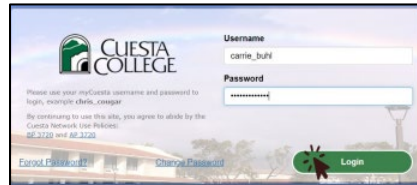

2. Once you are logged-in, select Apps