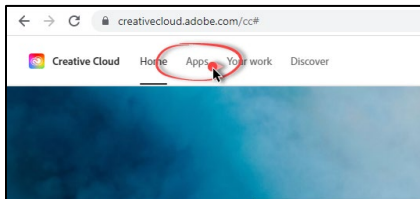

3. Scroll the list of apps to locate the app of your choice
4. Select Install