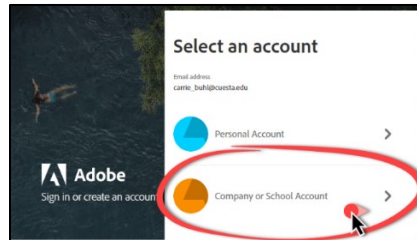

## Directions for Downloading Adobe Creative Cloud Apps

1. Launch the [Adobe Creative Cloud Login Page](#)
  - a. Enter your Cuesta email, then select Continue

- b. If prompted, select Company or School Account