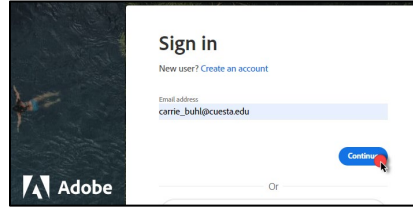

## Directions for Downloading Adobe Creative Cloud Apps

1. Launch the [Adobe Creative Cloud Login Page](#)
  - a. Enter your Cuesta email, then select Continue

- b. If prompted, select Company or School Account