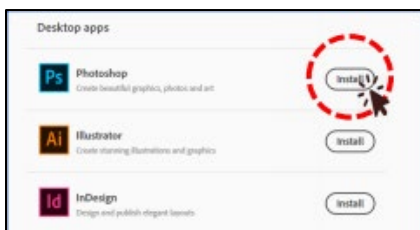

If you need any assistance or have questions regarding the installation, please email ITsupport@cuesta.edu to start a work order.