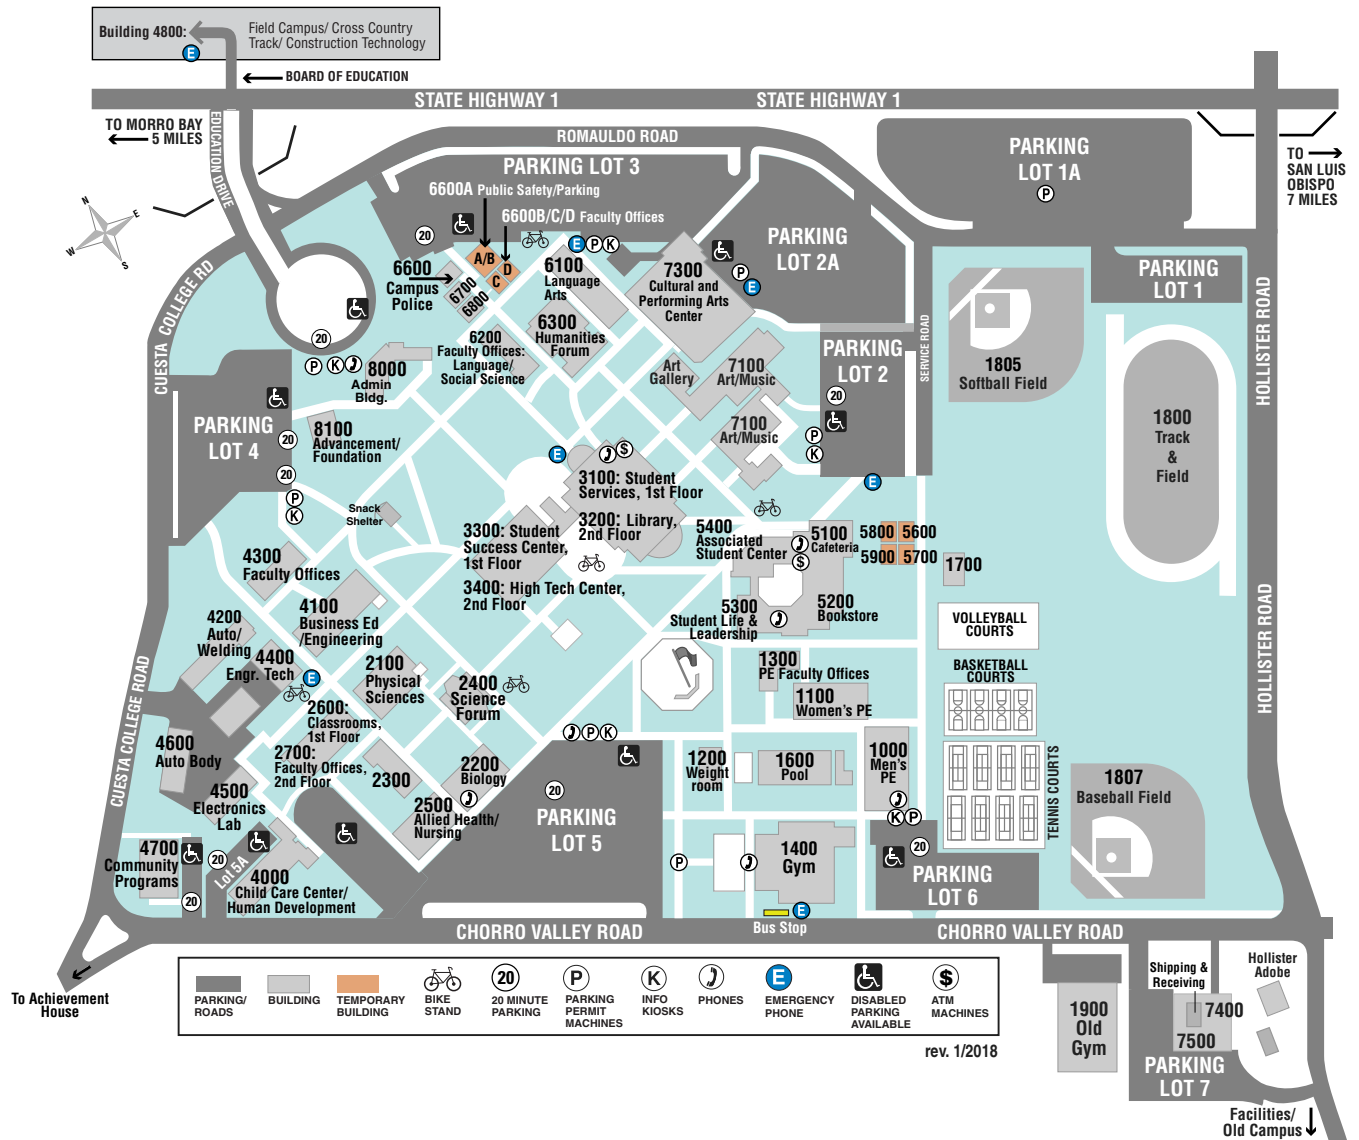

Cuesta College San Luis Obispo Campus

805-546-3100 | www.cuesta.edu

Administration	8000	Cooperative Work Experience	5300	Humanities Forum	6300
Admissions/Records	3100	Disabled Student Programs		Language Arts	6100
Advancement/Foundation	8100	and Services (DSPS)	3300	Learning Support Services/	3300/
Allied Health/Nursing	2500	Electronics power control lab	4500	Learning Resources	3400 2nd Fl.
Alumni Association	8100	Engineering Technology/		Library	3200 2nd Fl.
Art Gallery	7100	Electronics Lab	4400	Marketing & Communications	8100
Assessment/ Matriculation	3400	English as a Second Language Office	3100	Parking/Public Safety	6600A
Associated Students Auditorium	5400	Extended Opportunity Programs		Performing Arts Center (CPAC)	7300
Auto Body	4600	& Services	3100	Performing Arts/Fine Arts	7100
Auto Technology and Welding	4200	Faculty Offices	2700, 5900, 6600B/C/D	P.E., Men's	1000
Biological Sciences	2200	Faculty Offices: Biological		P.E., Women's	1100
Bookstore	5200	& Physical Sciences	2300	Physical Sciences	2100
Business & Entrepreneurship Center	6800	Faculty Offices: Business/Engineering	4300	Pool	1600
Business Education/Engineering	4100	Faculty Offices: English	3400	Professional Development Center	3100
Cafeteria	5100	Faculty Offices: Human Development	4000	Reprographics	6700
CalWORKs/CARE	3100	Faculty Offices: Language Arts/		Science Forum	2400
Campus Police Station	6600	Social Sciences	6200	Staff Offices	5900
Career Connections	5300	Faculty Offices: Math	5700	Student Health Center	3100
Cashier	3100	Faculty Offices: Nursing/ Allied Health	2500	Student Success Center	3300
Child Care Center	4000	Faculty Offices: Physical Education	1300	Student Support Services	3100
Classrooms	1100, 5800, 2600	Financial Aid	3100	Track and Field	1800
Community Programs/Youth Programs	4700	Gym, old	1900	Transfer/Career Counseling Center	3100
Computer Services (staff use only)	3100	Gymnasium	1400	University Partners	5700
Construction Technology	4800	Human Development	4000	Weight Room	1200